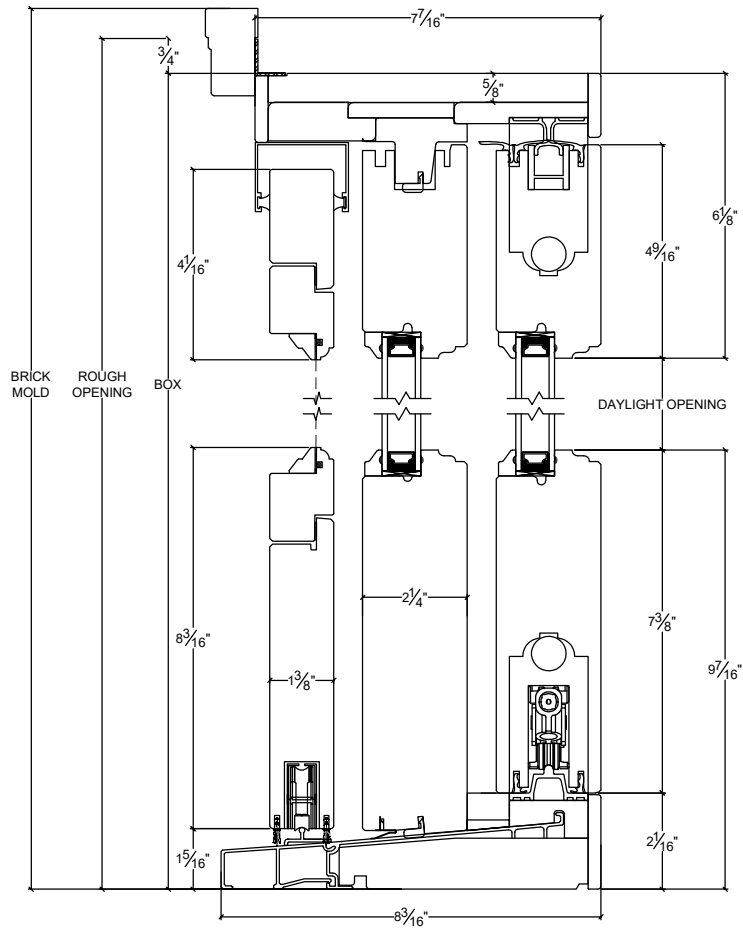

NORWOOD

WINDOWS & DOORS

Lift and Slide Scheme A 7 7/16" Jamb Wood Screen

Vertical

Horizontal