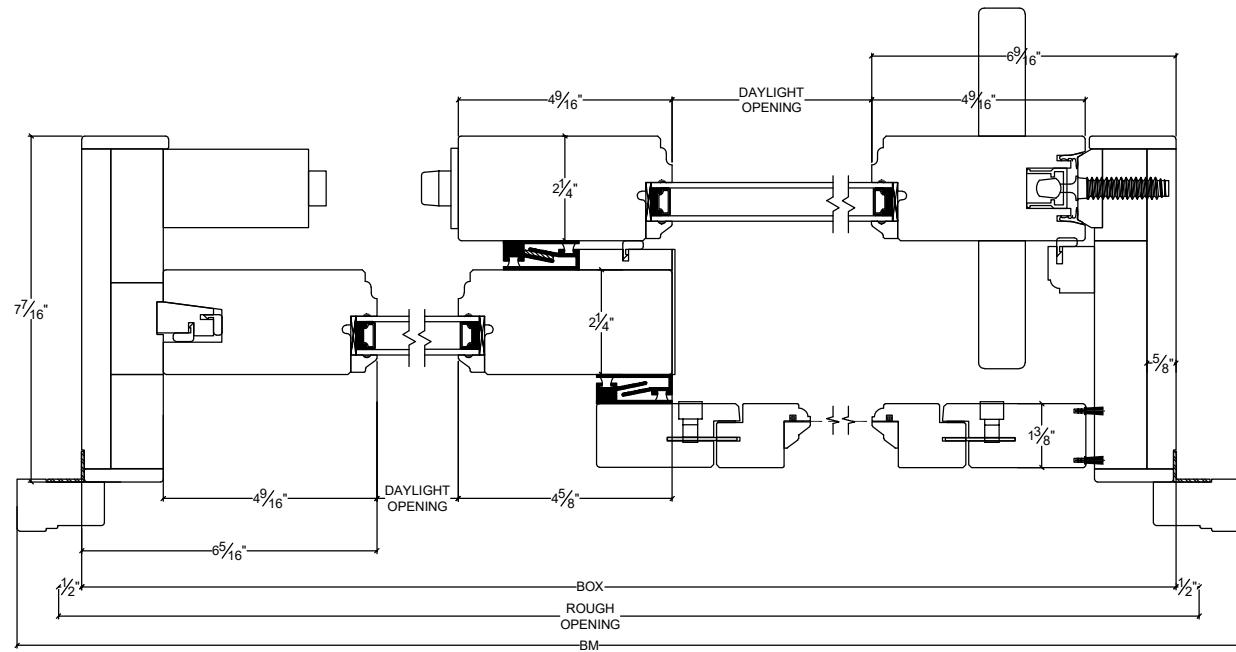

NORWOOD

WINDOWS & DOORS

Lift and Slide Scheme A 7 7/16" Jamb Wood Screen

Vertical

Horizontal