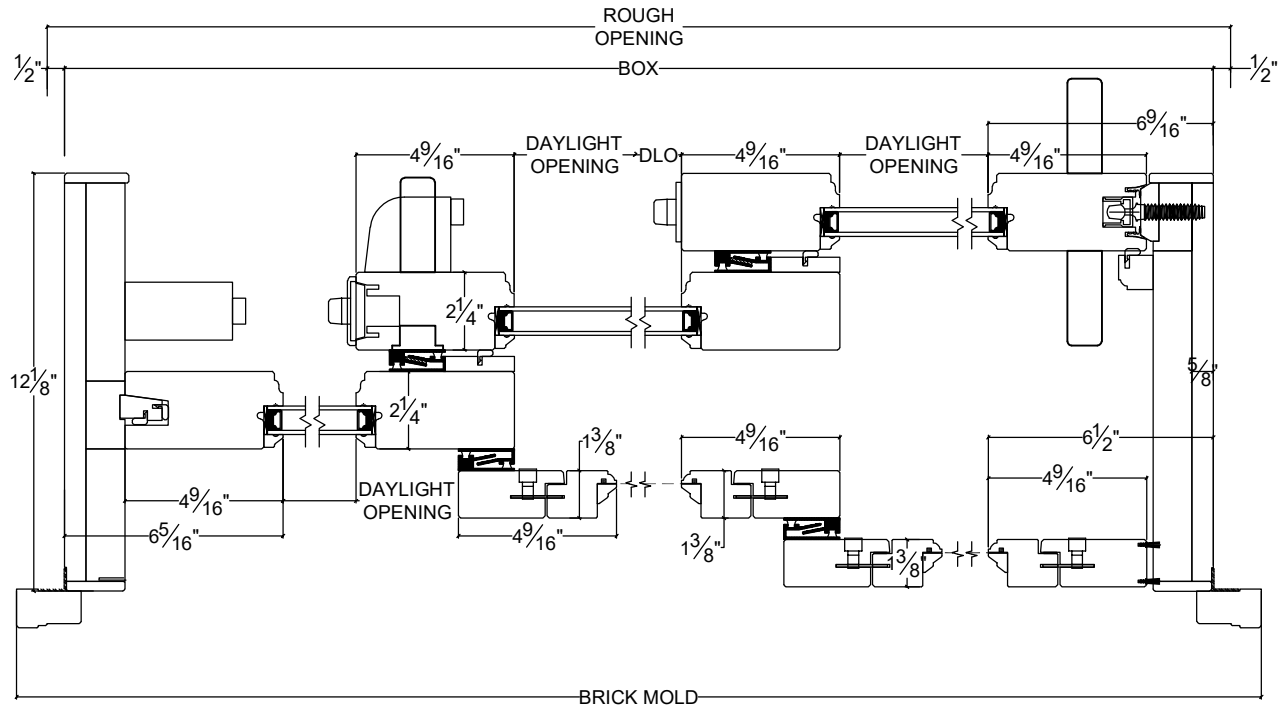

NORWOOD

WINDOWS & DOORS

Lift and Slide Scheme E 12 1/8" Jamb Wood Screen

Vertical

Horizontal