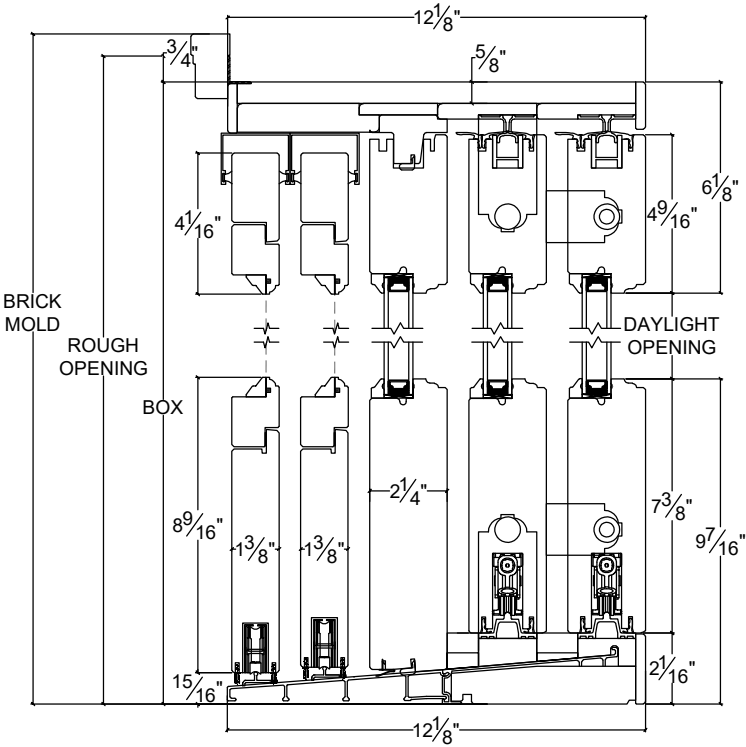

NORWOOD

WINDOWS & DOORS

Lift and Slide Scheme E 12 1/8" Jamb Wood Screen

Vertical

Horizontal