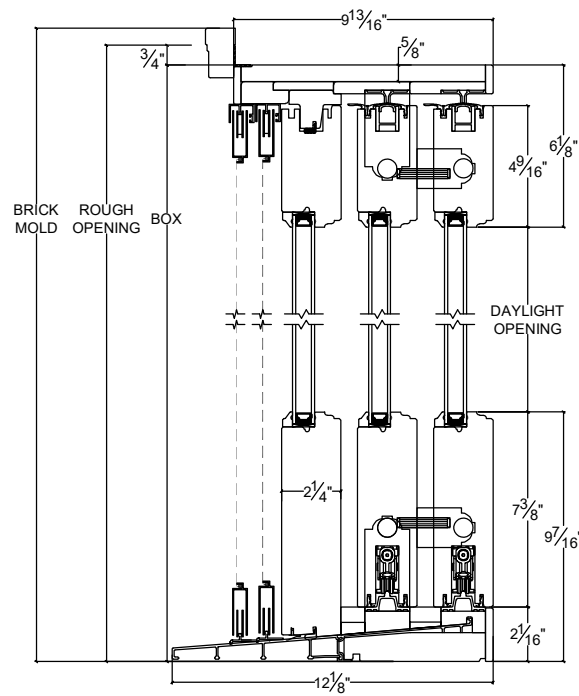

## Lift and Slide Scheme L 9 13/16" Jamb Aluminum Screen

Horizontal

Vertical