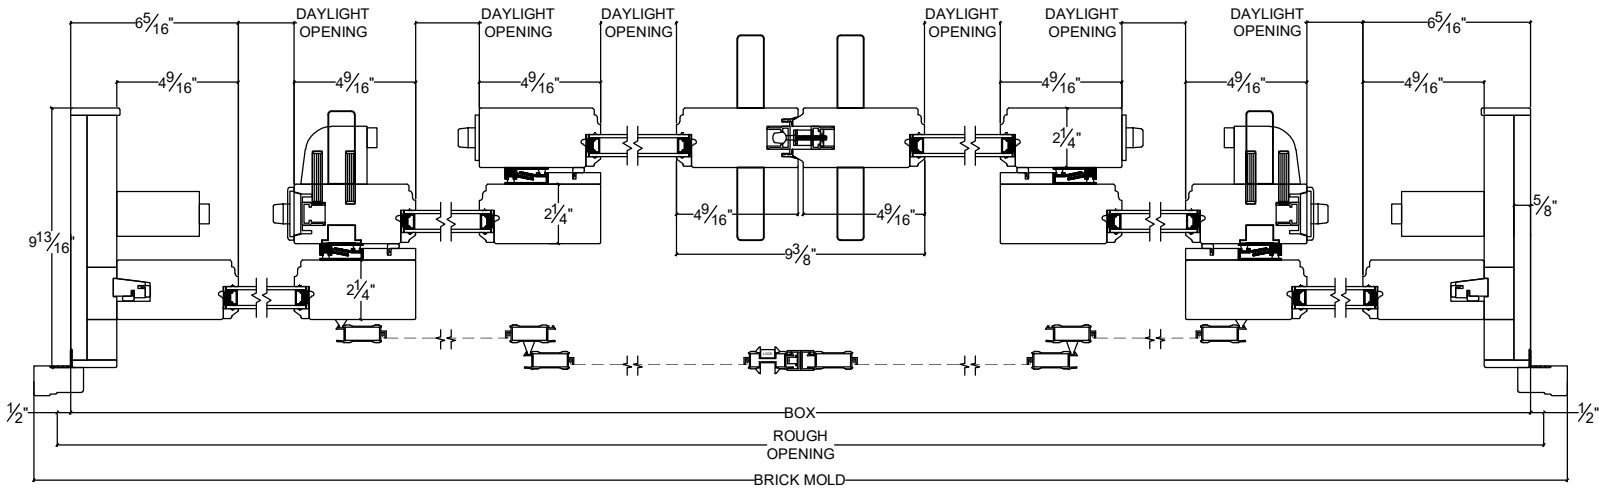

## Lift and Slide Scheme L 9 13/16" Jamb Aluminum Screen

Horizontal

Vertical