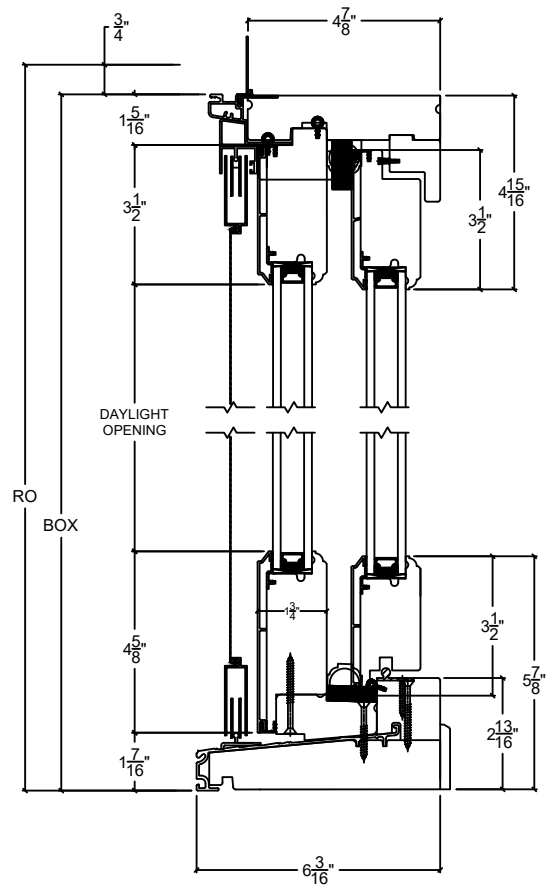

NORWOOD

WINDOWS & DOORS

NorClad Patio Door - Double

- 4 7/8" Jamb
- Dual Glazed
- with Alum Nailing Fin
- with Sliding Alum Screens

Vertical