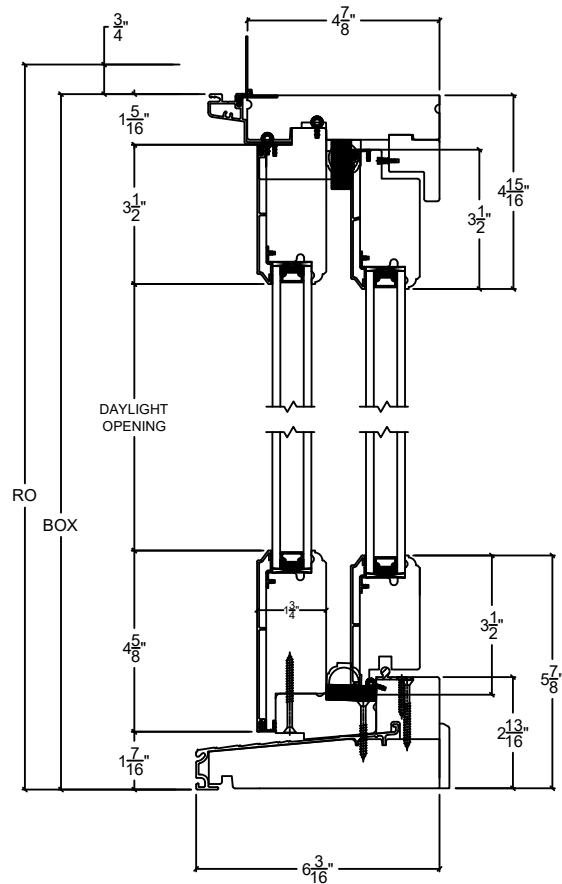

## NorClad Patio Door - Double

- 4 7/8" Jamb
- Dual Glazed
- with Alum Nailing Fin
- without Sliding Alum Screens

Vertical

Horizontal