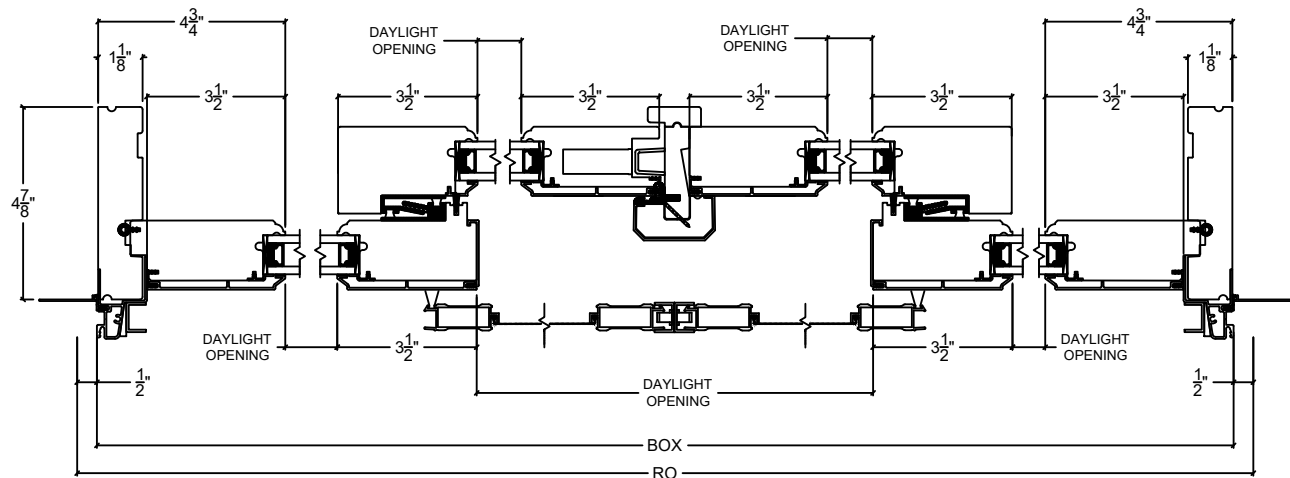

## NorClad Patio Door - Double

- 4 7/8" Jamb
- Dual Glazed
- with Alum Nailing Fin
- with Sliding Alum Screens

Vertical

Horizontal