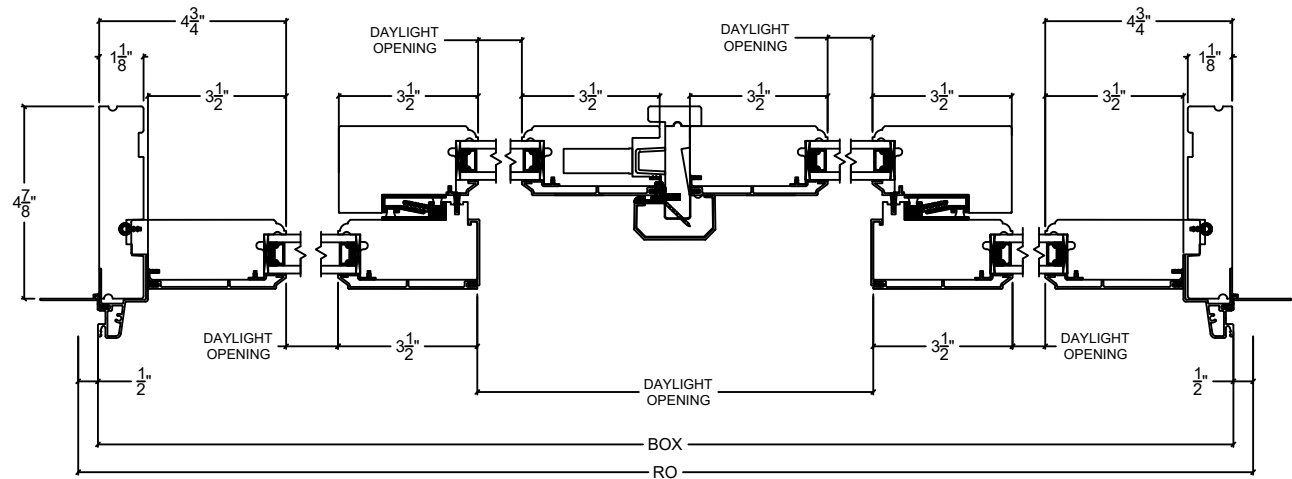

## NorClad Patio Door - Double

- 4 7/8" Jamb
- Dual Glazed
- with Alum Nailing Fin
- without Sliding Alum Screens

Vertical

Horizontal