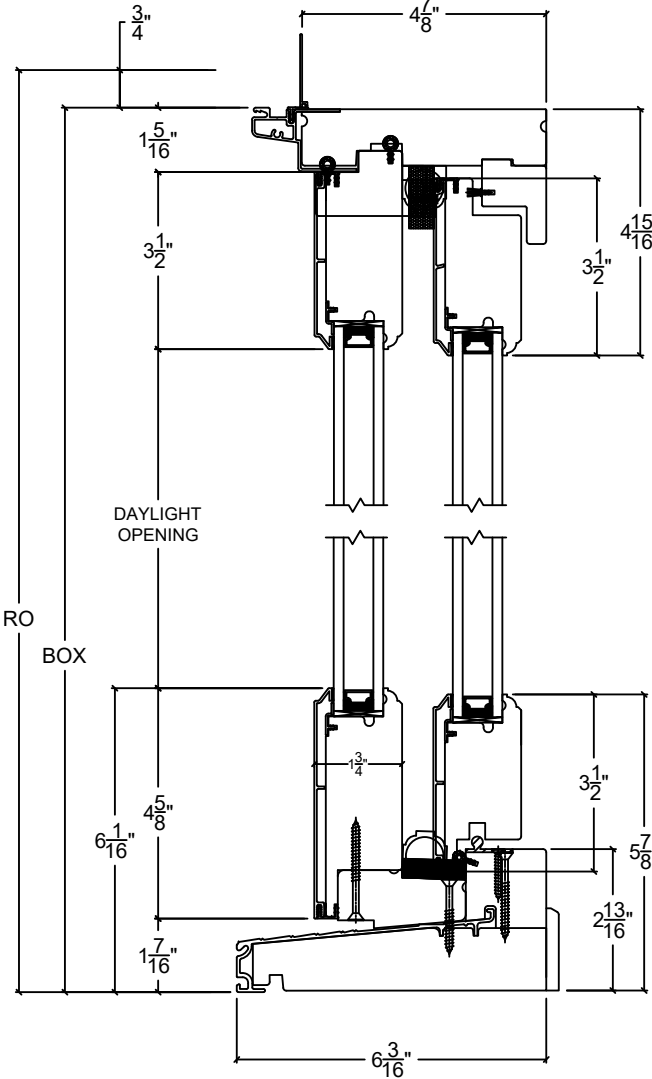

NORWOOD

WINDOWS & DOORS

NorClad Patio Door - Single

- 4 7/8" Jamb
- Dual Glazed
- with Alum Nailing Fin
- without Sliding Alum Screens

Vertical

Horizontal