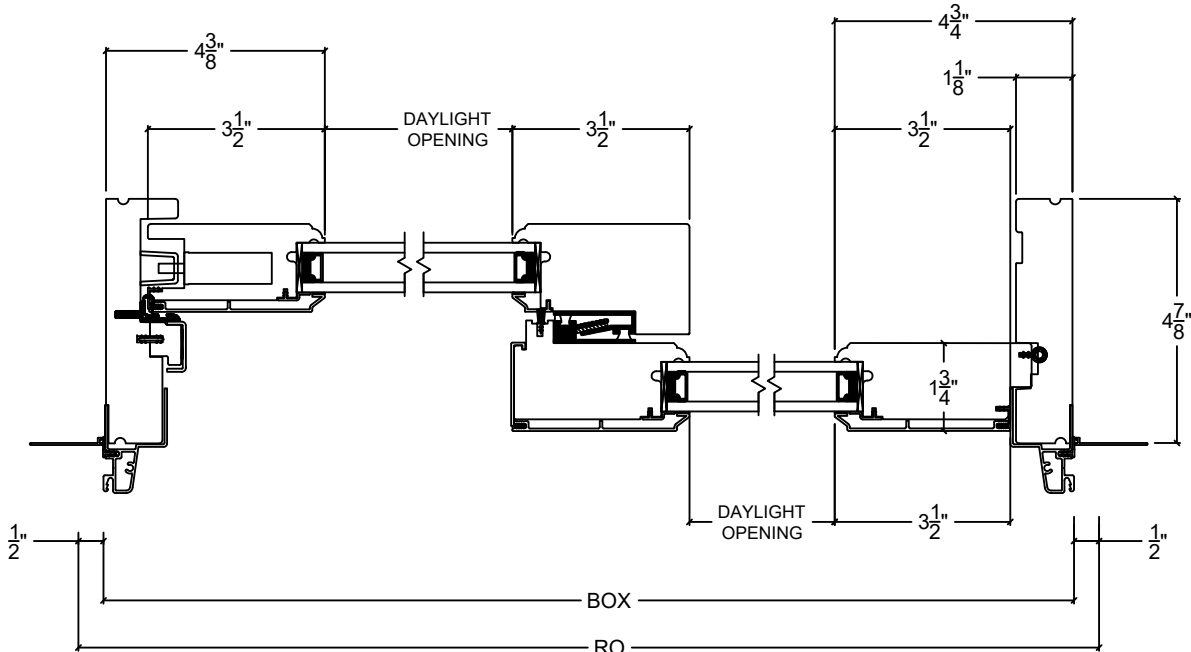

NORWOOD

WINDOWS & DOORS

NorClad Patio Door - Single

- 4 7/8" Jamb
- Dual Glazed
- with Alum Nailing Fin
- without Sliding Alum Screens

Vertical

Horizontal