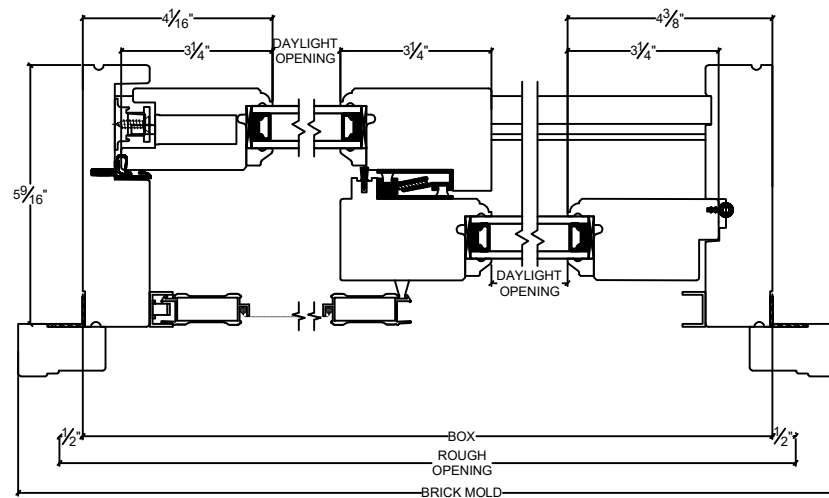

## Patio Door 5 9/16" Aluminum Screen Renovation Sill

Vertical

Horizontal