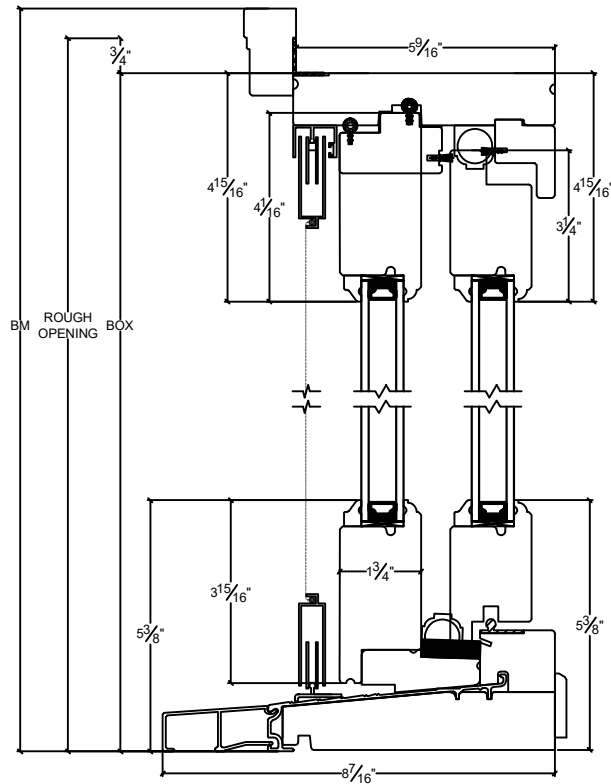

## Patio Door 5 9/16" Aluminum Screen Renovation Sill

Vertical

Horizontal