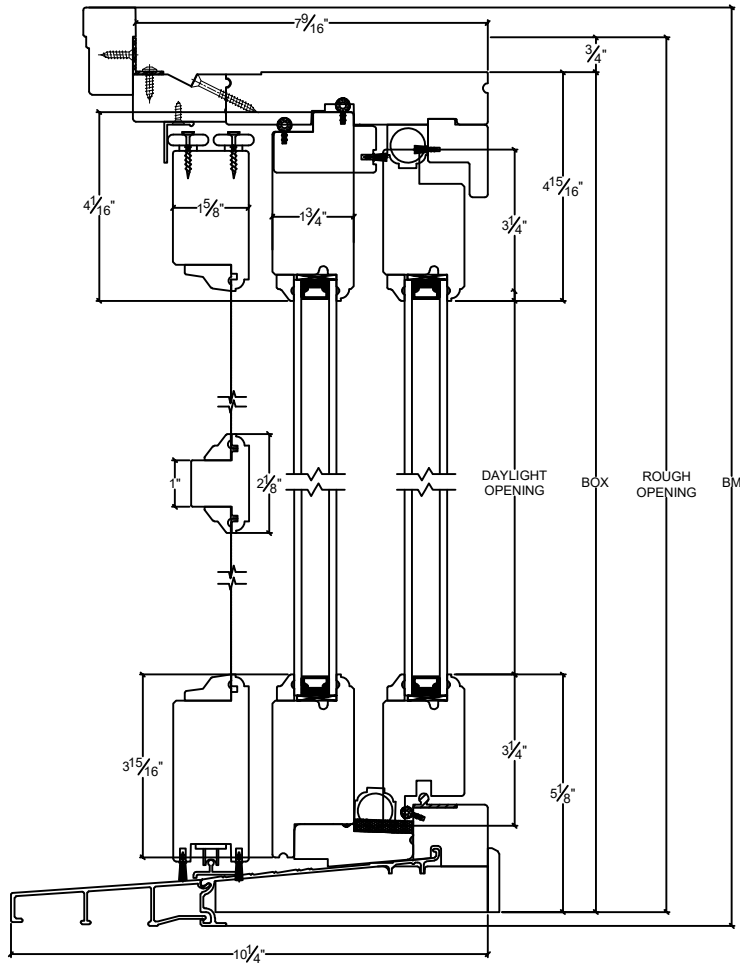

NORWOOD

WINDOWS & DOORS

Patio Door 7 9/16" Wood Screen

Vertical

Horizontal