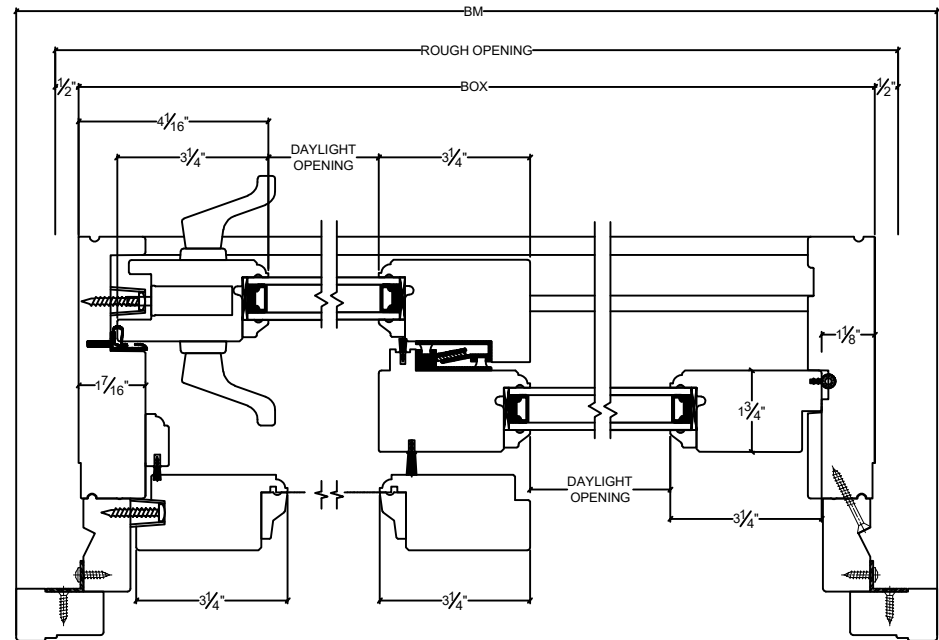

NORWOOD

WINDOWS & DOORS

Patio Door 7 9/16" Wood Screen

Vertical

Horizontal