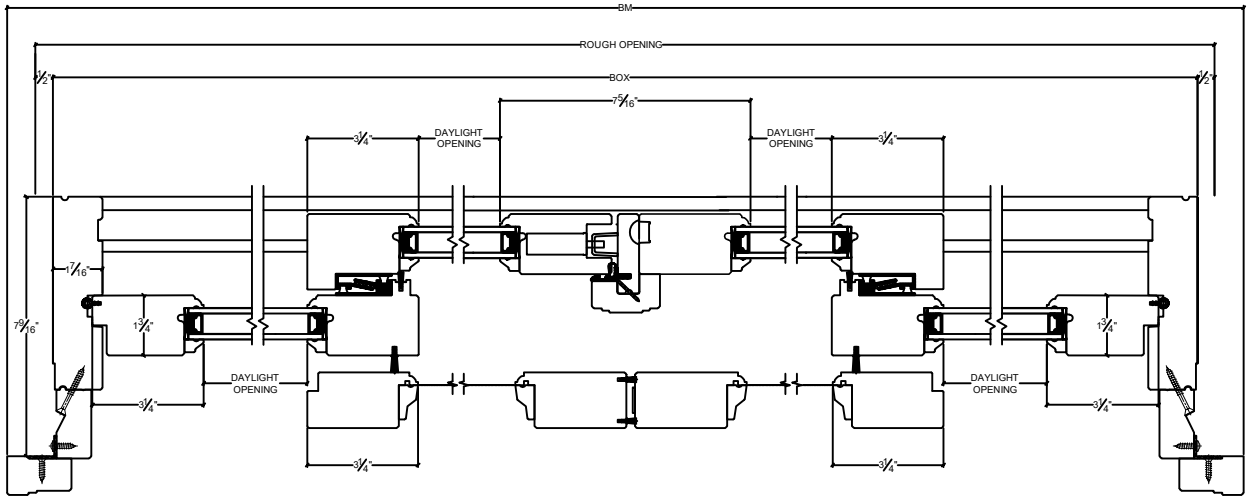

NORWOOD

WINDOWS & DOORS

Patio Door Dual 7 9/16" Wood Screen

Horizontal

Vertical