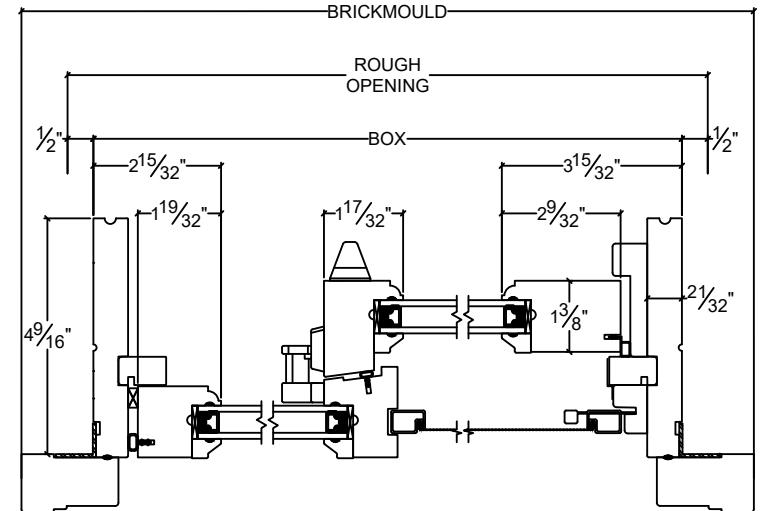

NORWOOD

WINDOWS & DOORS

Wood Glider – Cross Sections

Operating Sash

Fixed Sash

Vertical

Horizontal