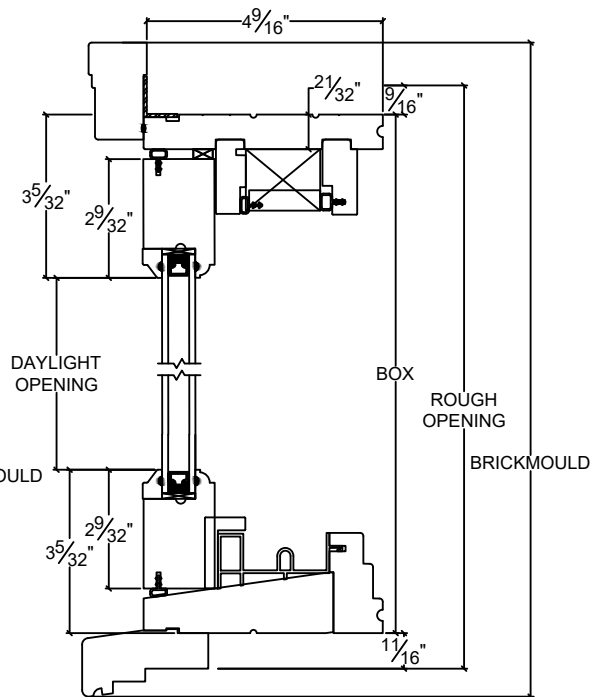

NORWOOD

WINDOWS & DOORS

Wood Glider – Cross Sections

Operating Sash

Fixed Sash

Vertical

Horizontal