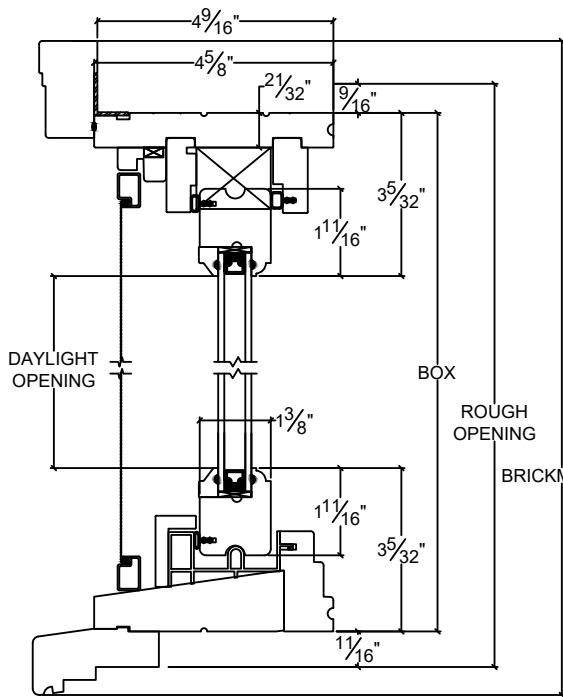

NORWOOD

WINDOWS & DOORS

Wood Glider – Cross Sections

Operating Sash

Fixed Sash

Vertical

Horizontal