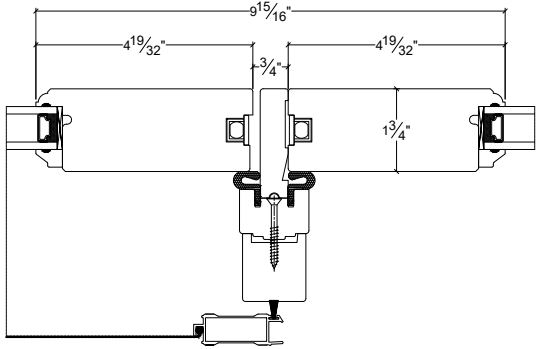

NORWOOD

WINDOWS & DOORS

French Door Inswing Double 6 9/16" Sliding Screen

Vertical

Horizontal