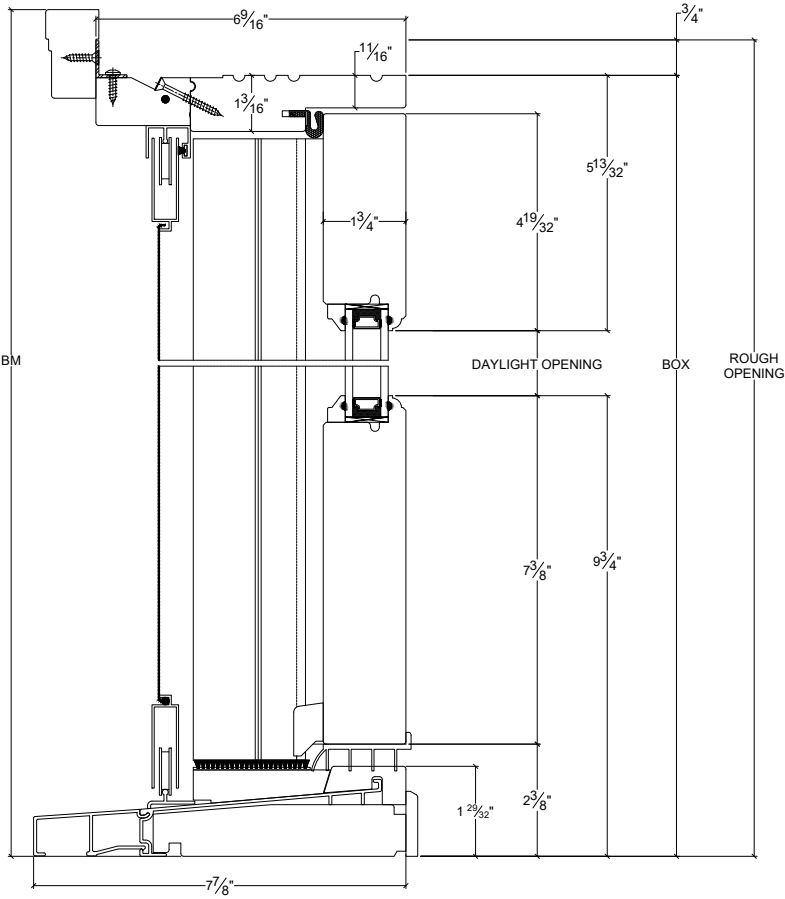

NORWOOD

WINDOWS & DOORS

French Door Inswing Double 6 9/16" Sliding Screen

Vertical

Horizontal