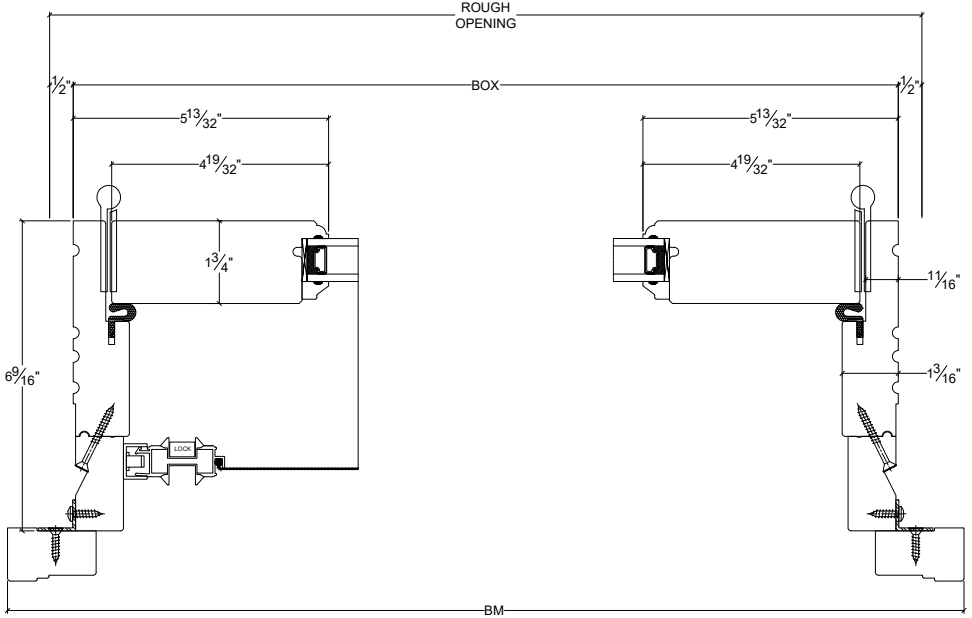

NORWOOD

WINDOWS & DOORS

French Door Inswing Double 6 9/16" Sliding Screen

Vertical

Horizontal