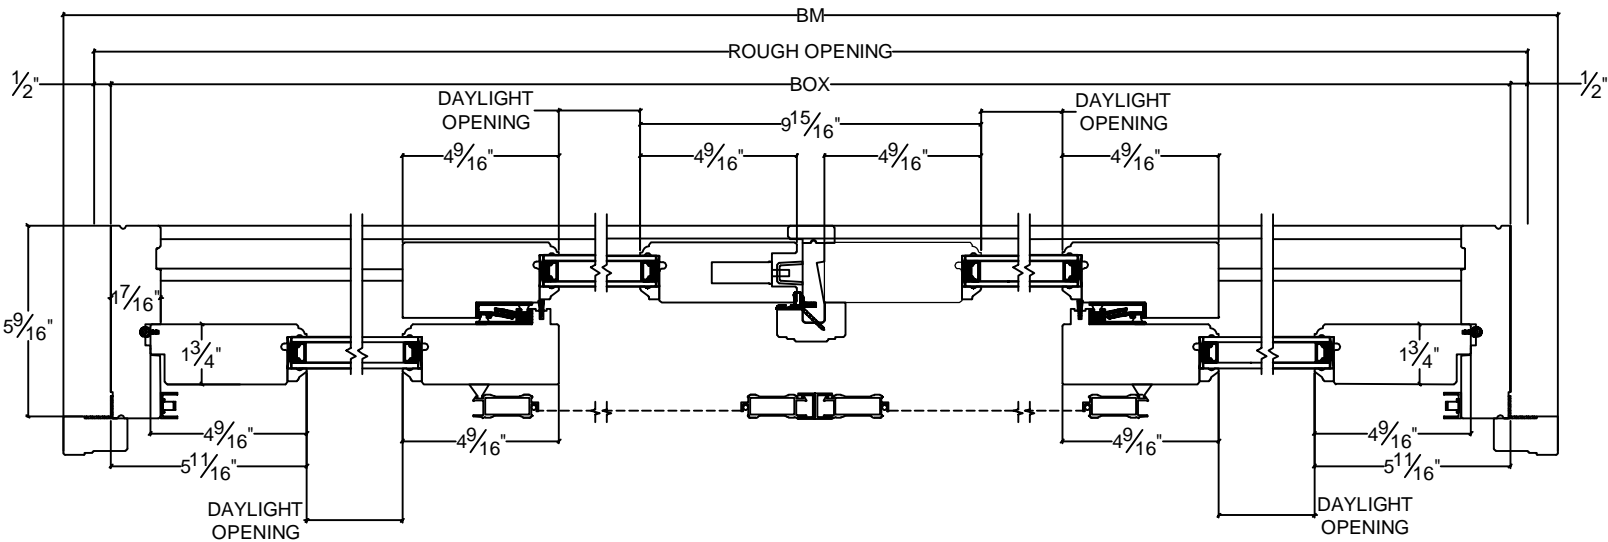

NORWOOD

WINDOWS & DOORS

French Dual Patio Door 5 9/16" Aluminum Screen

Horizontal

Vertical