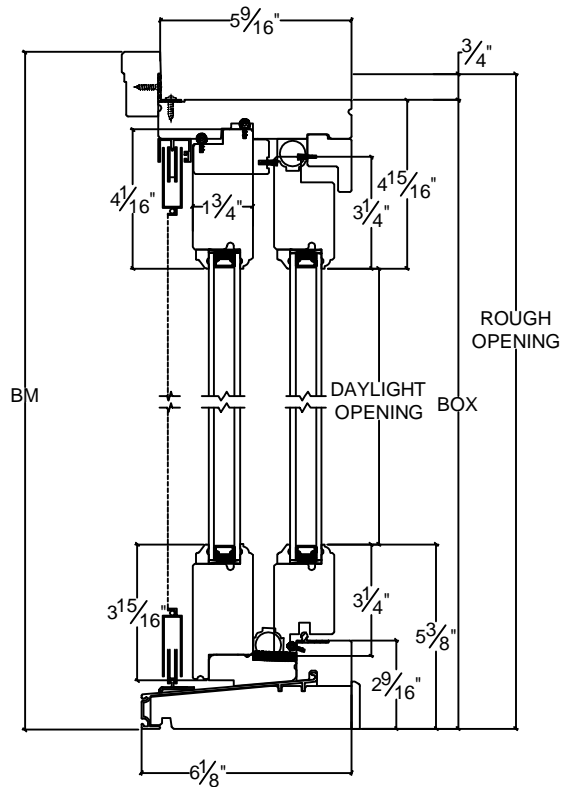

NORWOOD

WINDOWS & DOORS

French Dual Patio Door 5 9/16" Aluminum Screen

Horizontal

Vertical