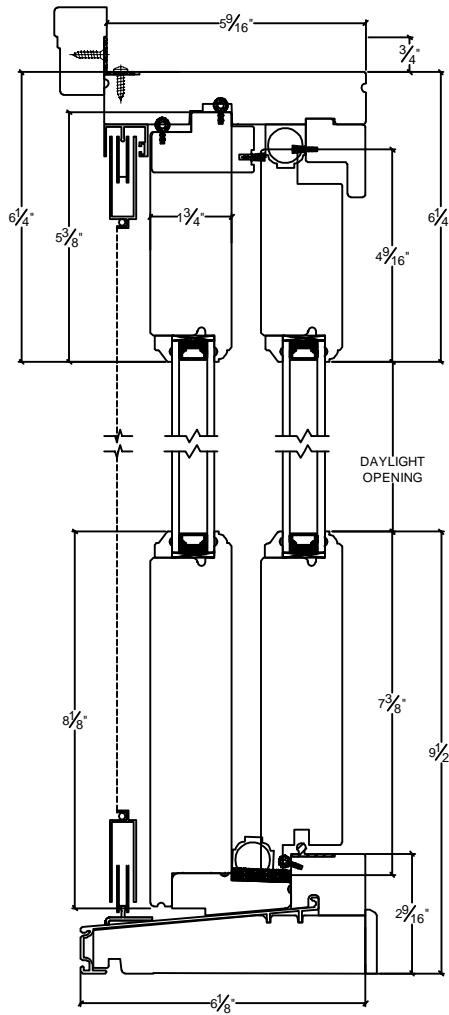

NORWOOD

WINDOWS & DOORS

French Patio Door 5 9/16" Aluminum Screen

Vertical

Horizontal