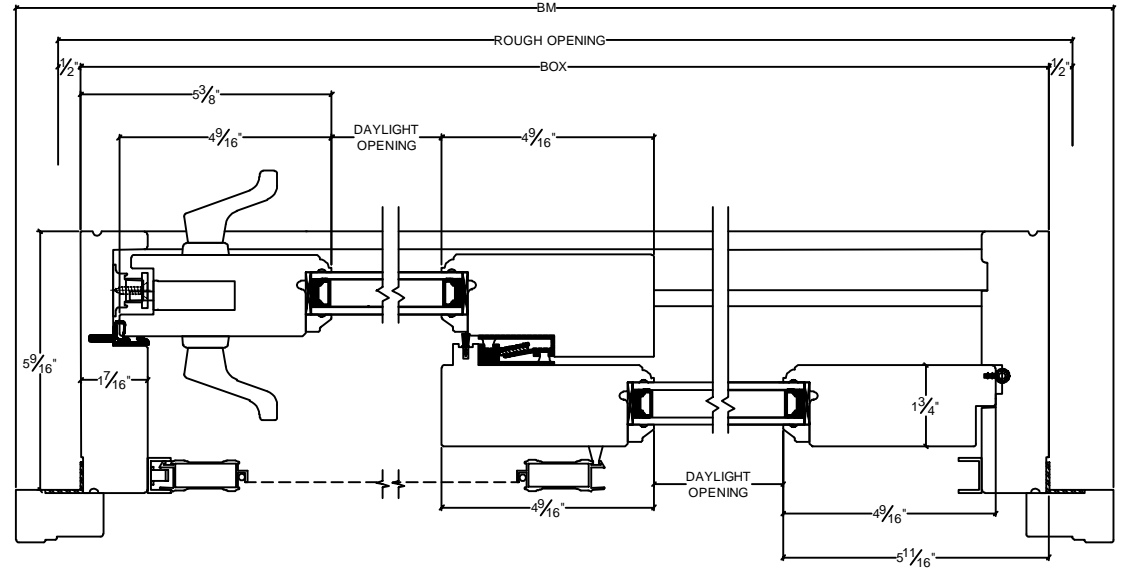

NORWOOD

WINDOWS & DOORS

French Patio Door 5 9/16" Aluminum Screen

Vertical

Horizontal