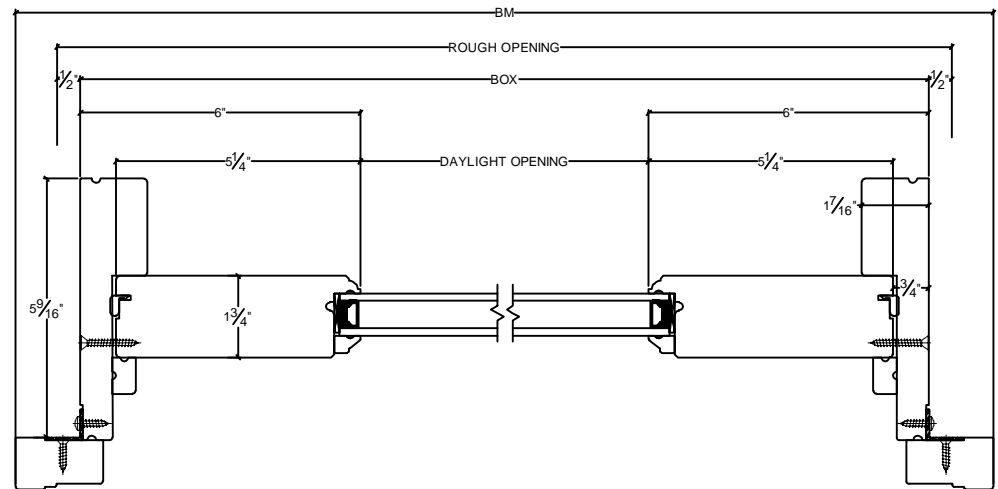

NORWOOD

WINDOWS & DOORS

French Patio Door Sidelite 5 9/16"

Vertical

Horizontal