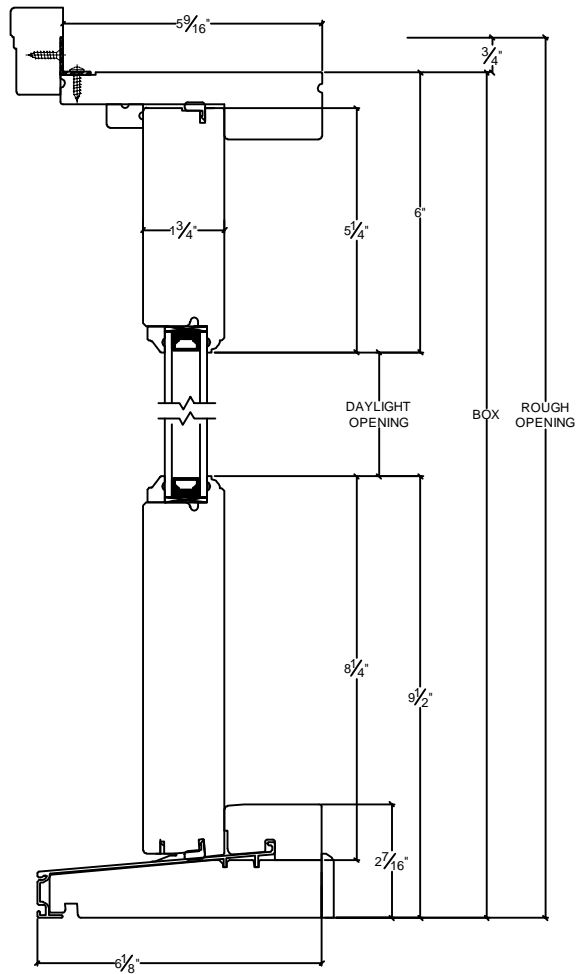

NORWOOD

WINDOWS & DOORS

French Patio Door Sidelite 5 9/16"

Vertical

Horizontal