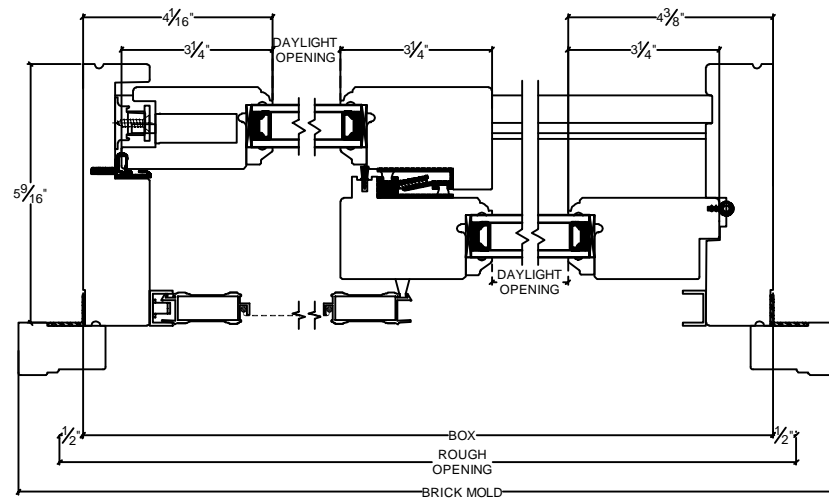

NORWOOD

WINDOWS & DOORS

Patio Door 5 9/16" Aluminum Screen

Vertical

Horizontal