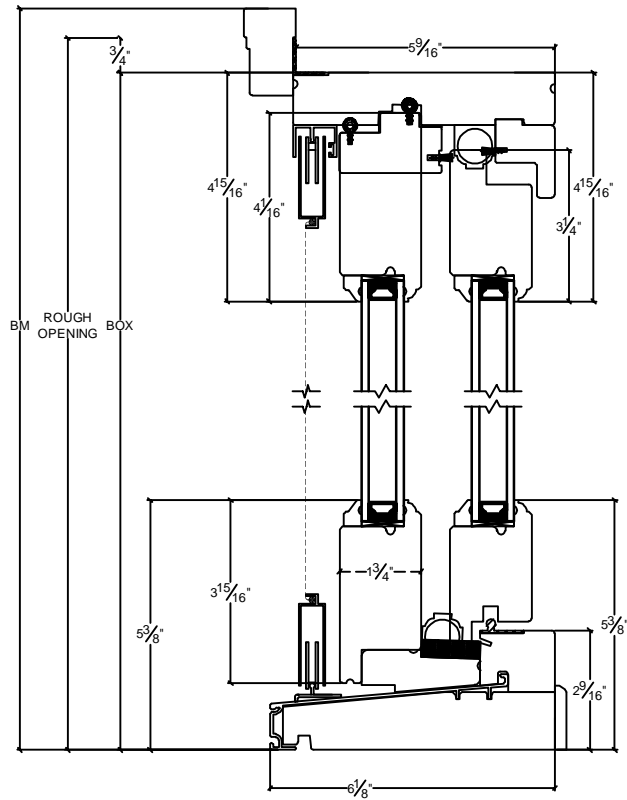

NORWOOD

WINDOWS & DOORS

Patio Door 5 9/16" Aluminum Screen

Vertical

Horizontal