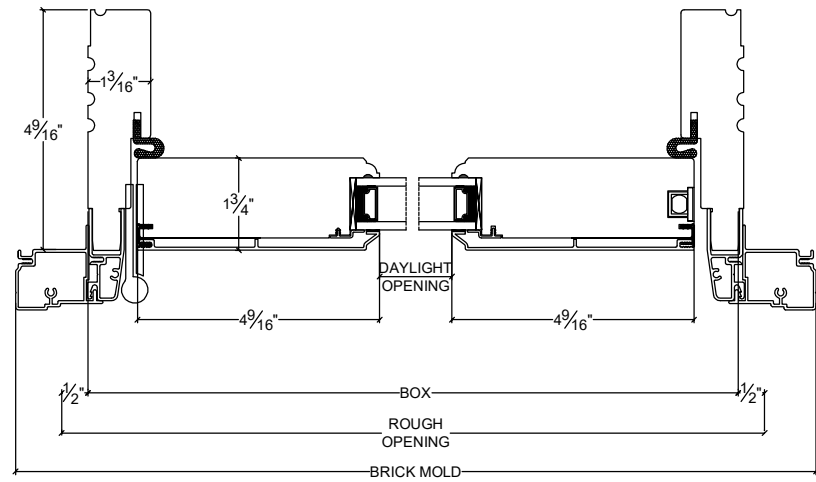

# French Door - Ovalo - Outswing - 4 9/16" Stiles - Double Glazed - 4 9/16" Jamb - Clad

Vertical

Horizontal

X:\Marc\Logo\NorwoodLogo-RGB.png