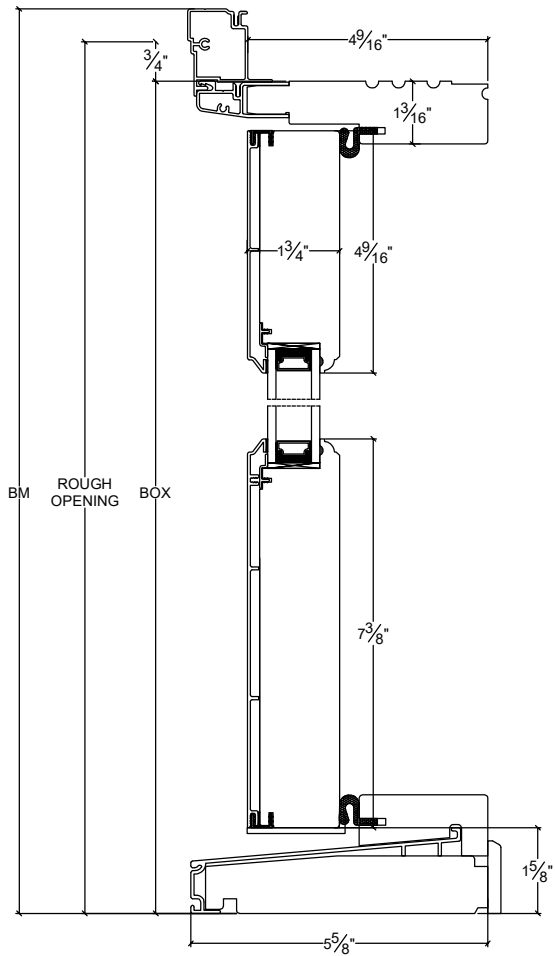

# French Door - Ovalo - Outswing - 4 9/16" Stiles - Double Glazed - 4 9/16" Jamb - Clad

Vertical

Horizontal

X:\Marc\Logo\NorwoodLogo-RGB.png