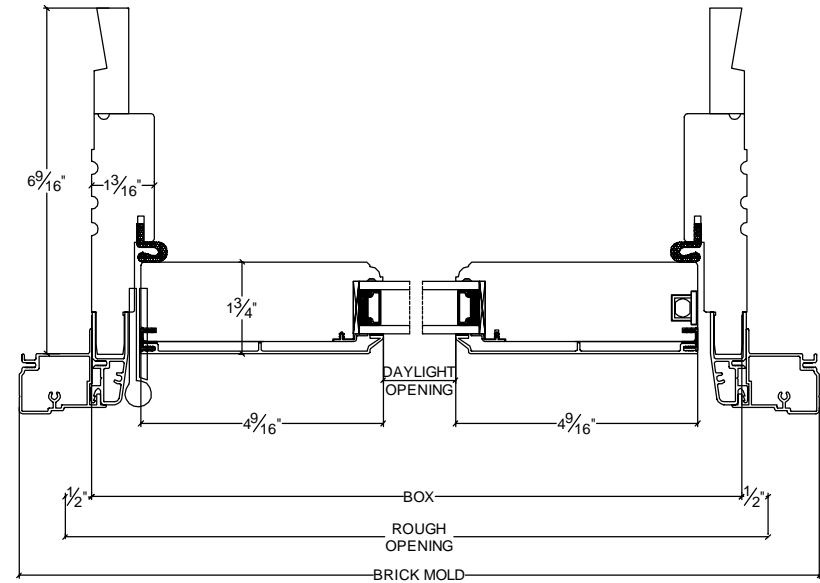

French Door - Ovalo - Outswing - 4 9/16" Stiles - Double Glazed - 6 9/16" Jamb - Clad

Vertical

Horizontal

X:\Marc\Logo\NorwoodLogo-RGB.png