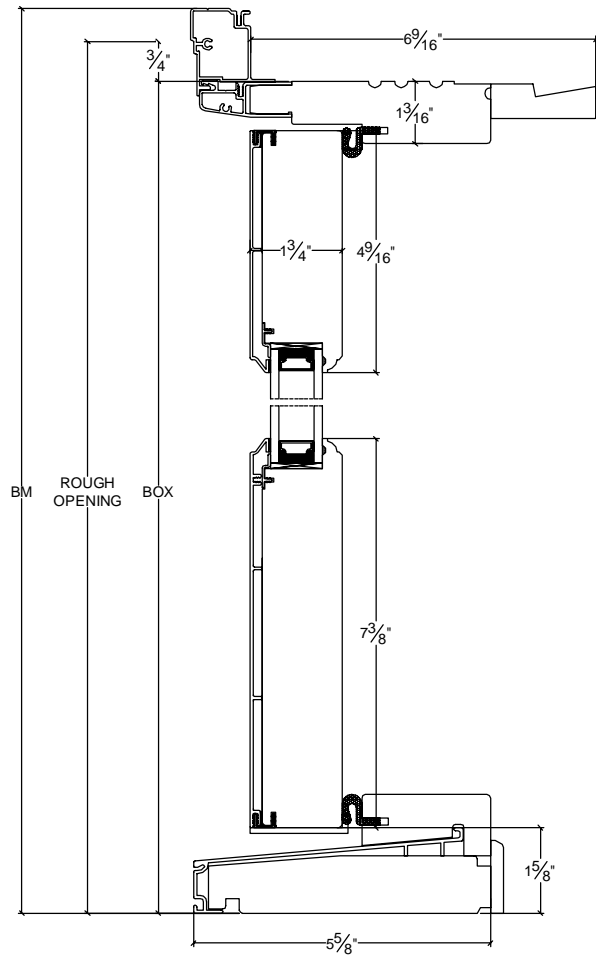

French Door - Ovalo - Outswing - 4 9/16" Stiles - Double Glazed - 6 9/16" Jamb - Clad

Vertical

Horizontal

X:\Marc\Logo\NorwoodLogo-RGB.png