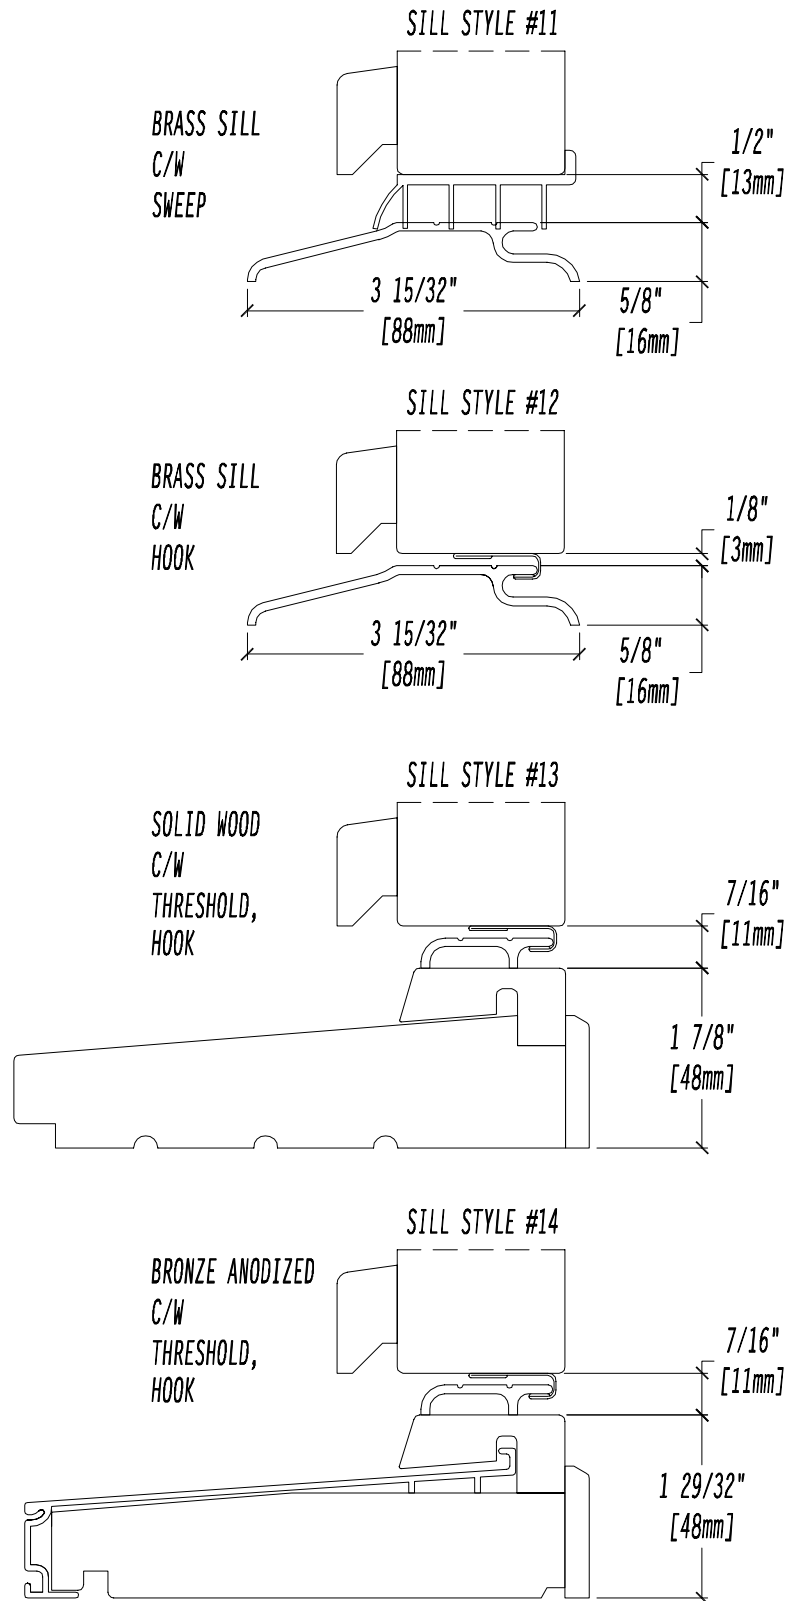

French Doors - Options

Sills - Brass Styles (Inswing Only 1 3/4" & 2 1/4" Panels)

FD OPT-15