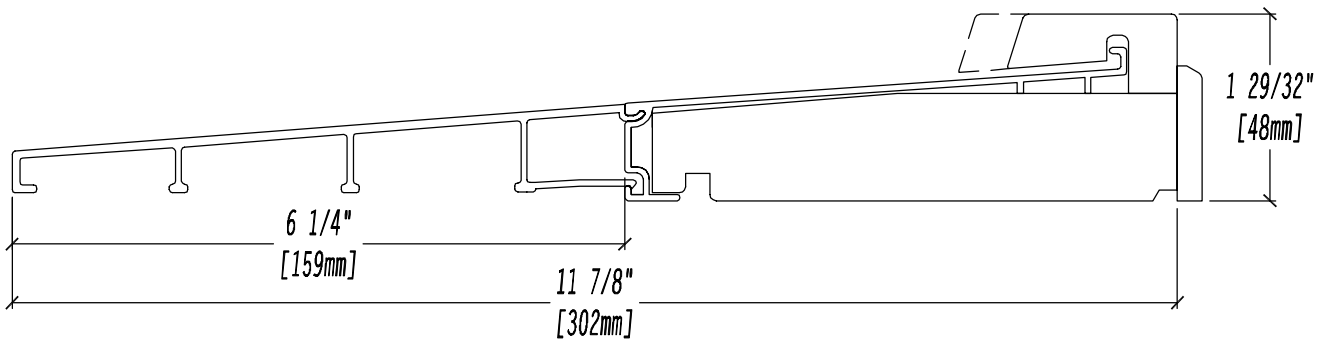

French Doors - Options

Sills - Bronze Anodized (Inswing 1 3/4" & 2 1/4" Panels)

FD OPT-8

2020