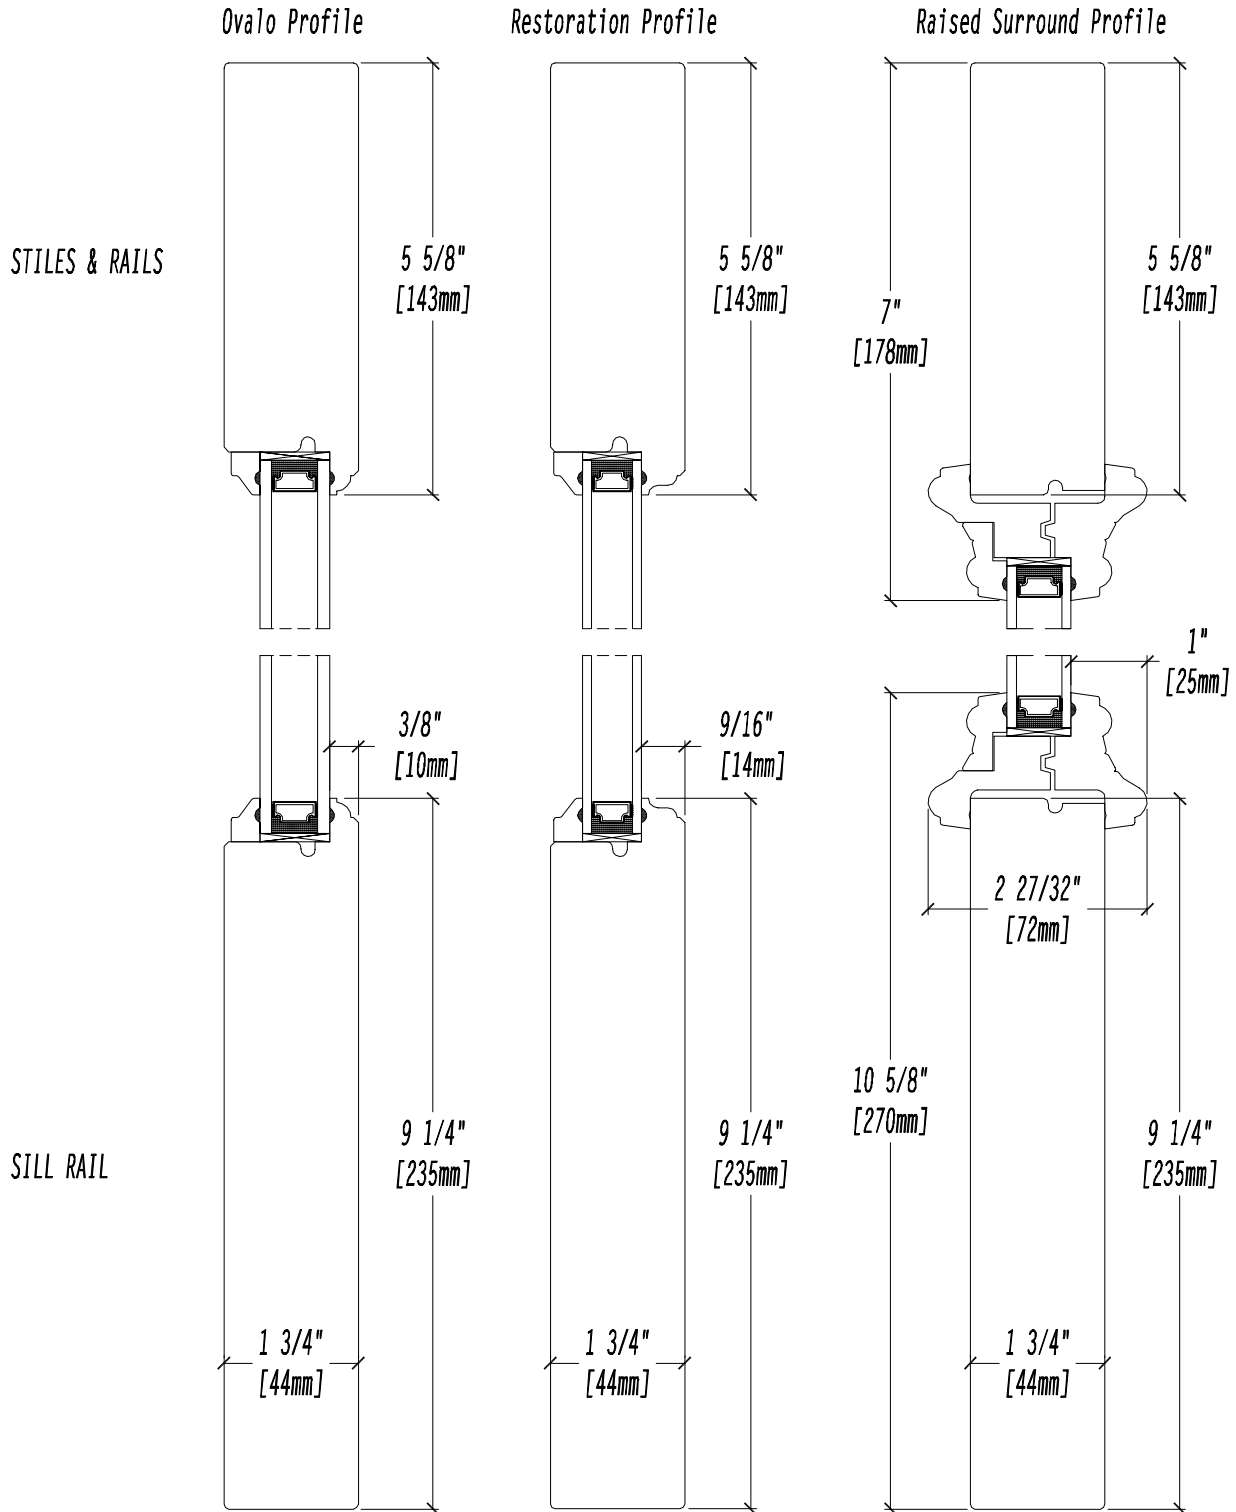

French Doors - Options

Panel Profile - 1 3/4" French Door

FD OPT-2

French Doors - Options

Panel Profile - 1 3/4" Front Entry

FD OPT-3

2020

French Doors - Options

Panel Profile - 2 1/4" French Door

FD OPT-4

2020

French Doors - Options

Panel Profile - 2 1/4" French Door

FD OPT-5

2020

French Doors - Options