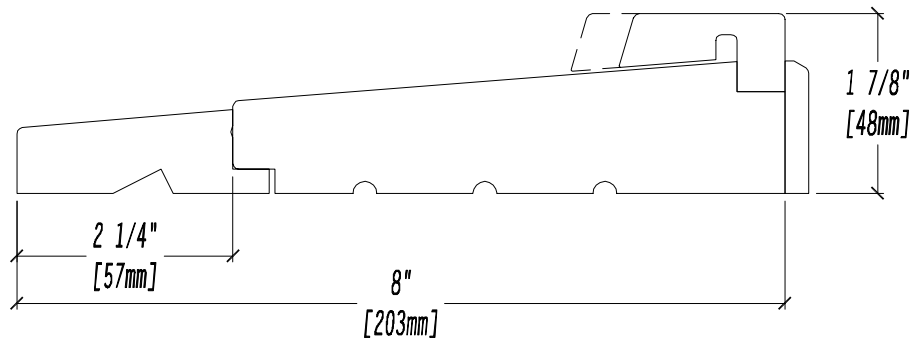

French Doors - Options

Sills - Solid Wood (Inswing 1 3/4" & 2 1/4" Panels)