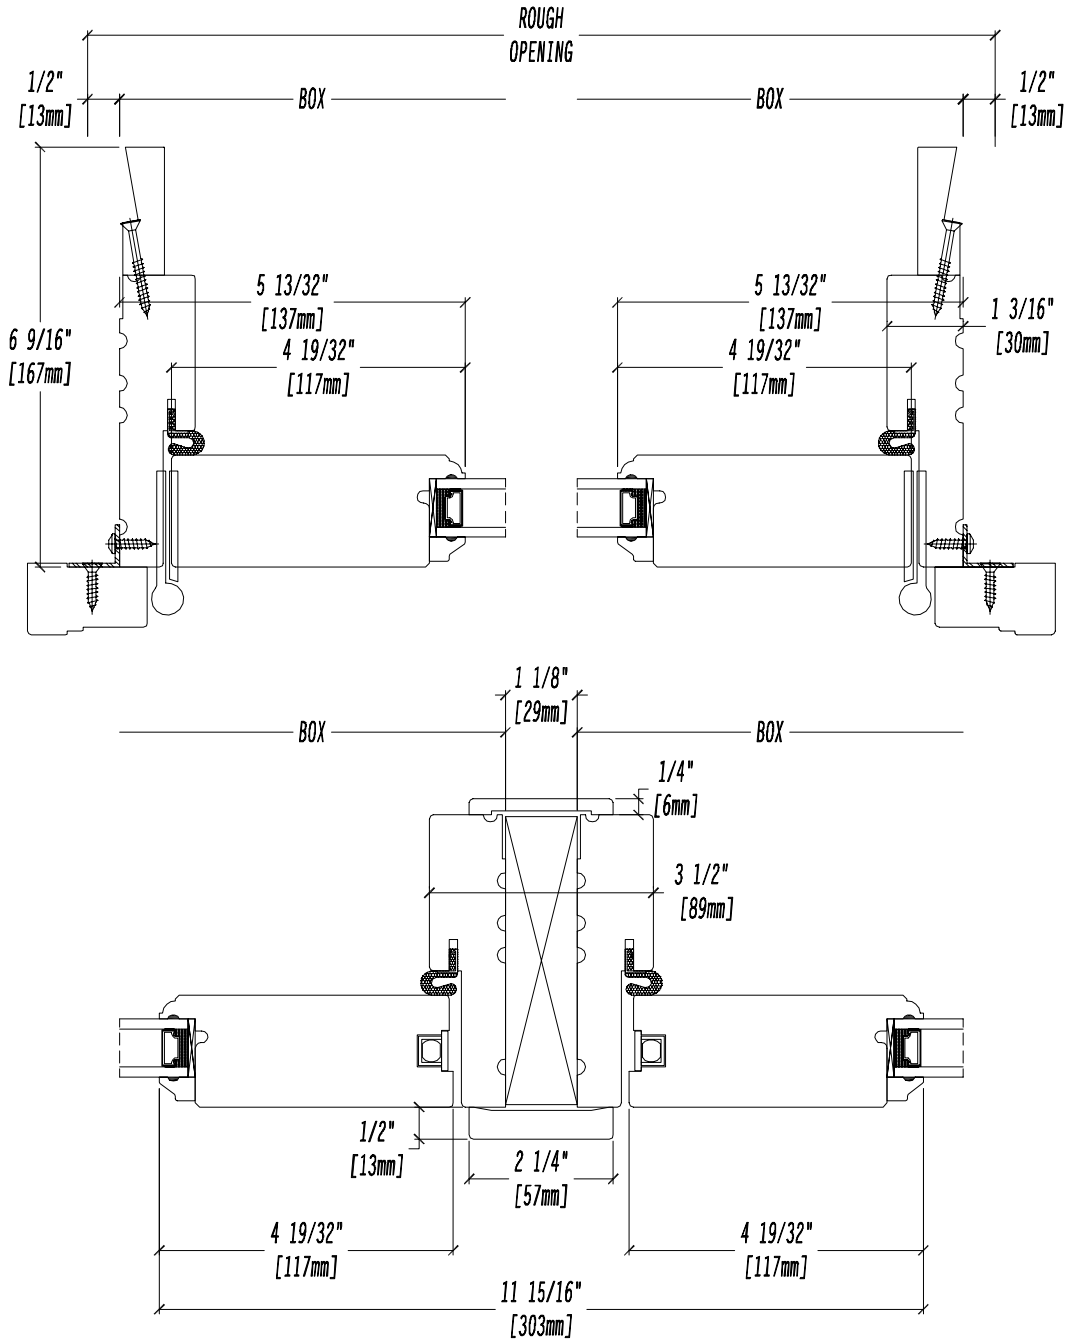

French Doors - Options

Mulling Details - FDOS 6 9/16" Jamb c/w 1 1/8" Filler