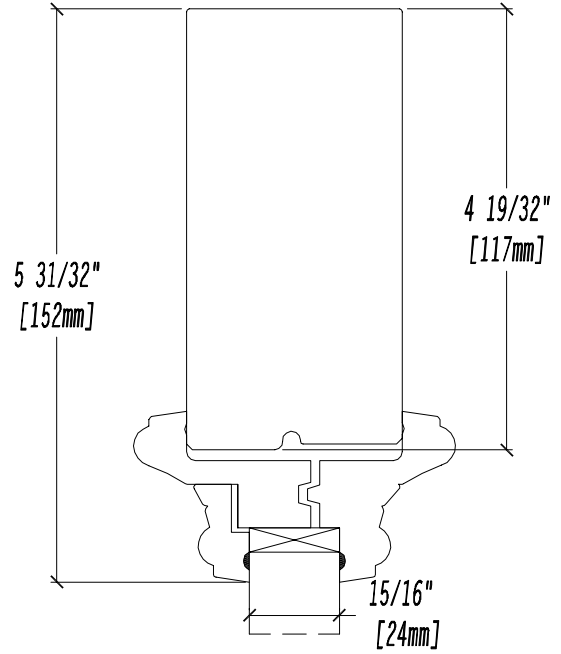

French Doors - Options

Kick Panels - Flat (2 1/4" Door)

FD OPT-17

2020

French Doors - Options

Kick Panels - Flat (2 1/4" Door)

Restoration Profile

Raised Surround Profile