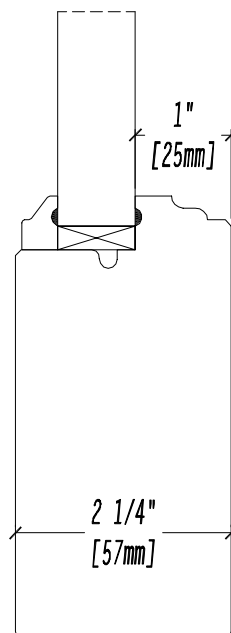

French Doors - Options

Kick Panels - Flat (2 1/4" Door)

FD OPT-17

2020