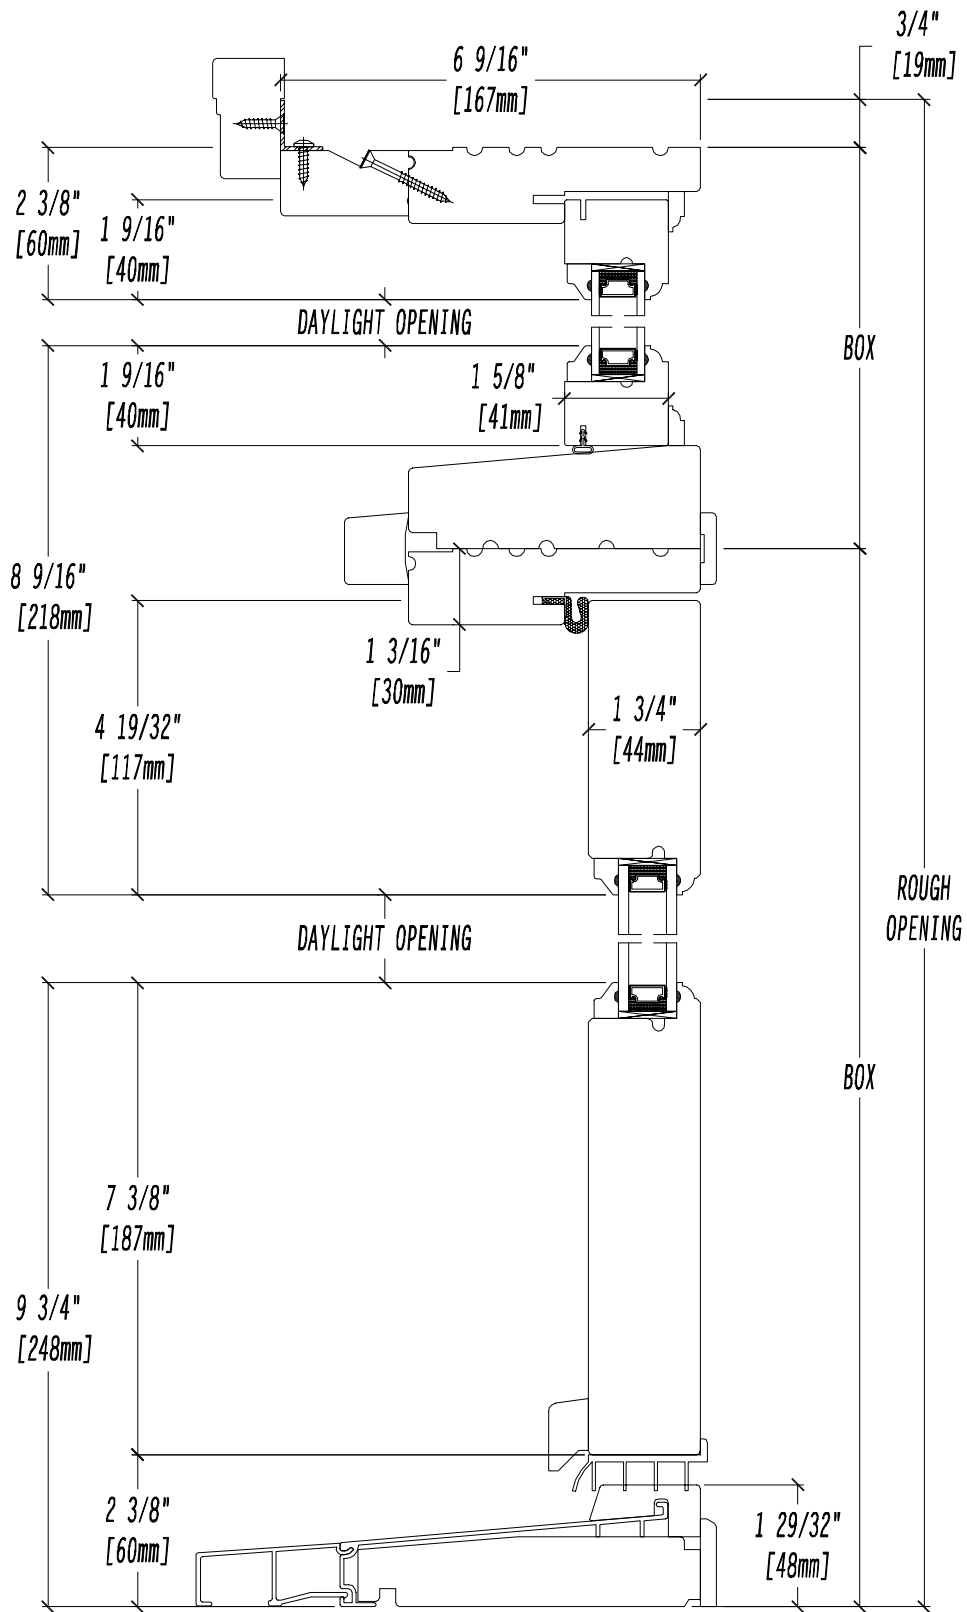

French Doors - Options

Transom Stacking - Transom Inswing over FDIS (Ovalo Profile)

FD OPT-22