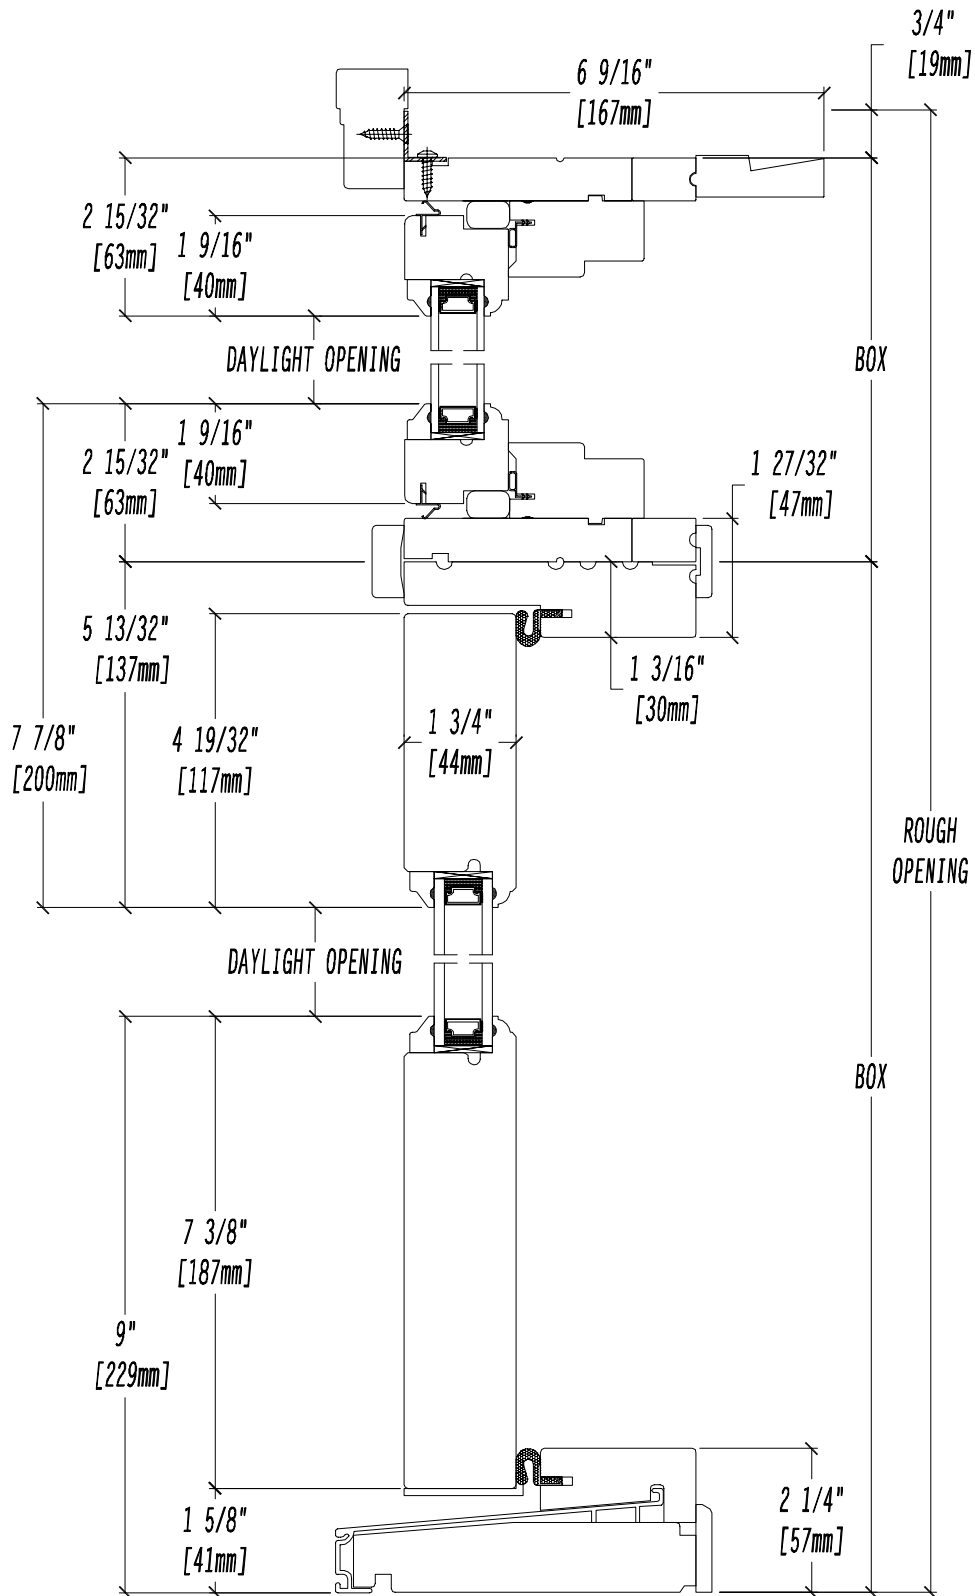

French Doors - Options

Transom Stacking - Transom Outswing over FDOS (Ovalo Profile)

FD OPT-25