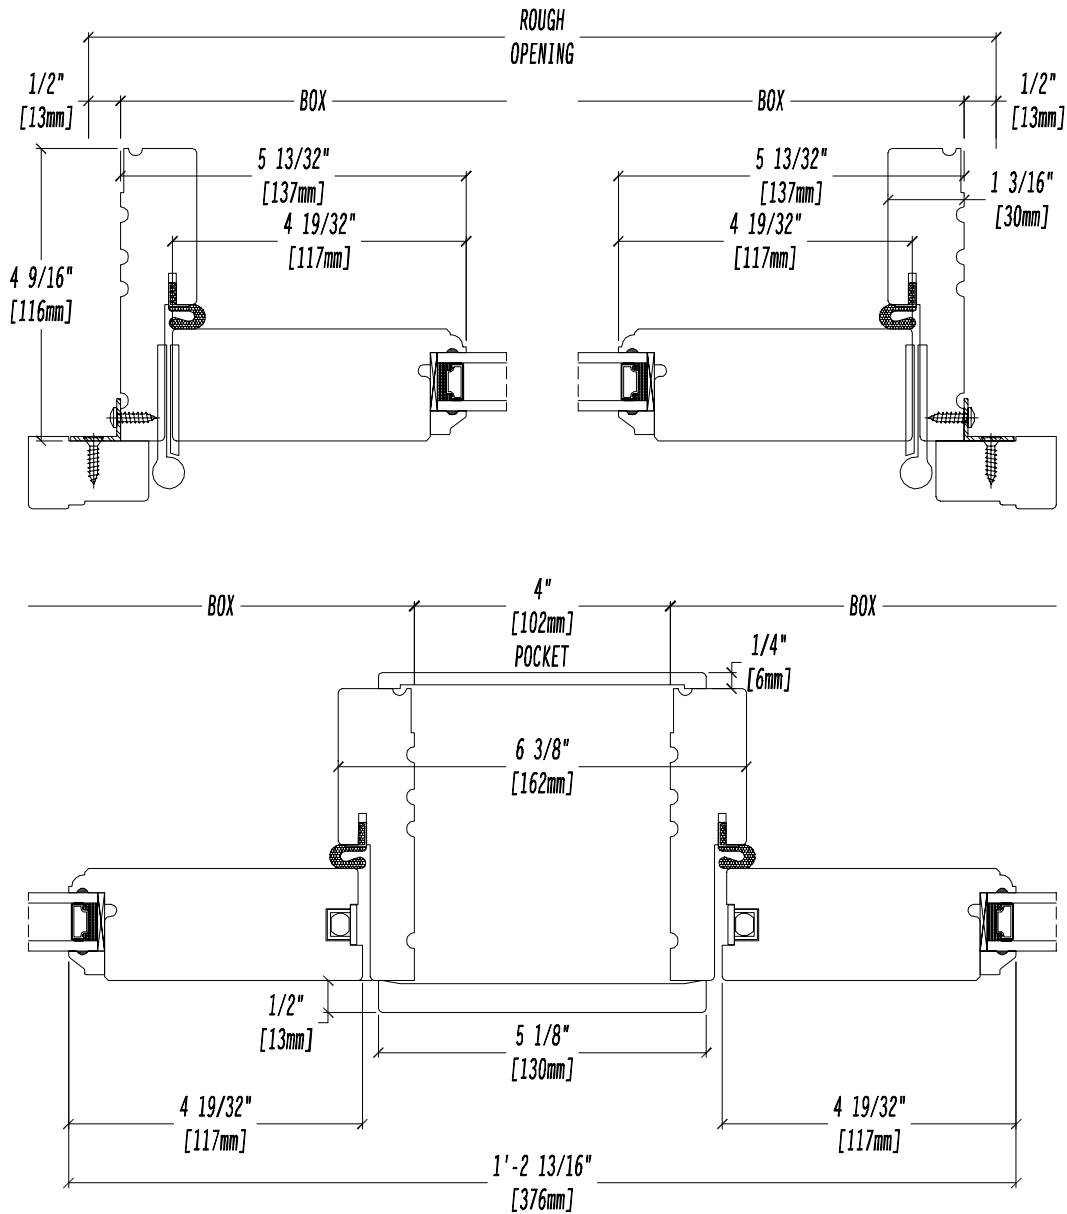

French Doors - Options

Mulling Details - FDOS 4 9/16" Jamb c/w 1 1/8" Filler

French Doors - Options

Mulling Details - FDOS 6 9/16" Jamb c/w 1 1/8" Filler

French Doors - Options

Mulling Details - FDOS 4 9/16" Jamb c/w 4" Pocket