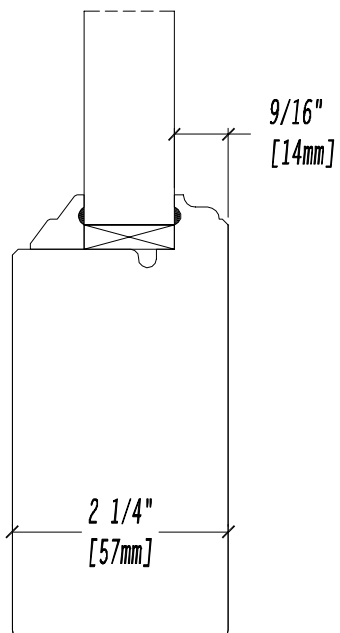

French Doors - Options

Kick Panels - Flat (2 1/4" Door)

FD OPT-17

2020

French Doors - Options

Kick Panels - Flat (2 1/4" Door)

Restoration Profile

Raised Surround Profile