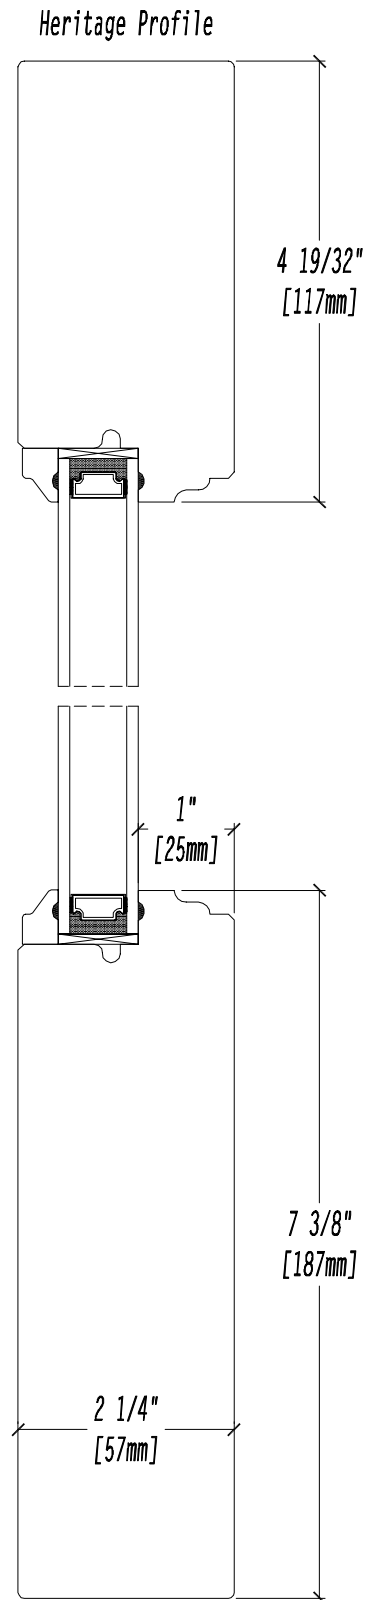

French Doors - Options

Index

Panel Profiles:

1 3/4" French Door	FD Opt -2
1 3/4" Front Entry	FD Opt -3
2 1/4" French Door	FD Opt -4 & 5
2 1/4" Front Entry	FD Opt -6 & 7

Door Sills:

Bronze Anodized Inswing	FD Opt -8
Bronze Anodized Outswing	FD Opt -9
Solid Wood Inswing	FD Opt -10
Solid Wood Inswing c/w nosing	FD Opt -11
Solid Wood Outswing	FD Opt -12
Solid Wood Outswing c/w nosing	FD Opt -13
Bronze Anodized Low Profile	FD Opt -14
Brass Styles	FD Opt -15

French Doors - Options

Panel Profile - 1 3/4" French Door

FD OPT-2

French Doors - Options

Panel Profile - 1 3/4" Front Entry

FD OPT-3

2020

French Doors - Options

Panel Profile - 2 1/4" French Door

FD OPT-4

2020

French Doors - Options

Panel Profile - 2 1/4" French Door

FD OPT-5

2020

French Doors - Options

Panel Profile - 2 1/4" Front Entry

FD OPT-6

2020

French Doors - Options

Panel Profile - 2 1/4" Front Entry

Restoration Profile

Raised Surround Profile

French Doors - Options