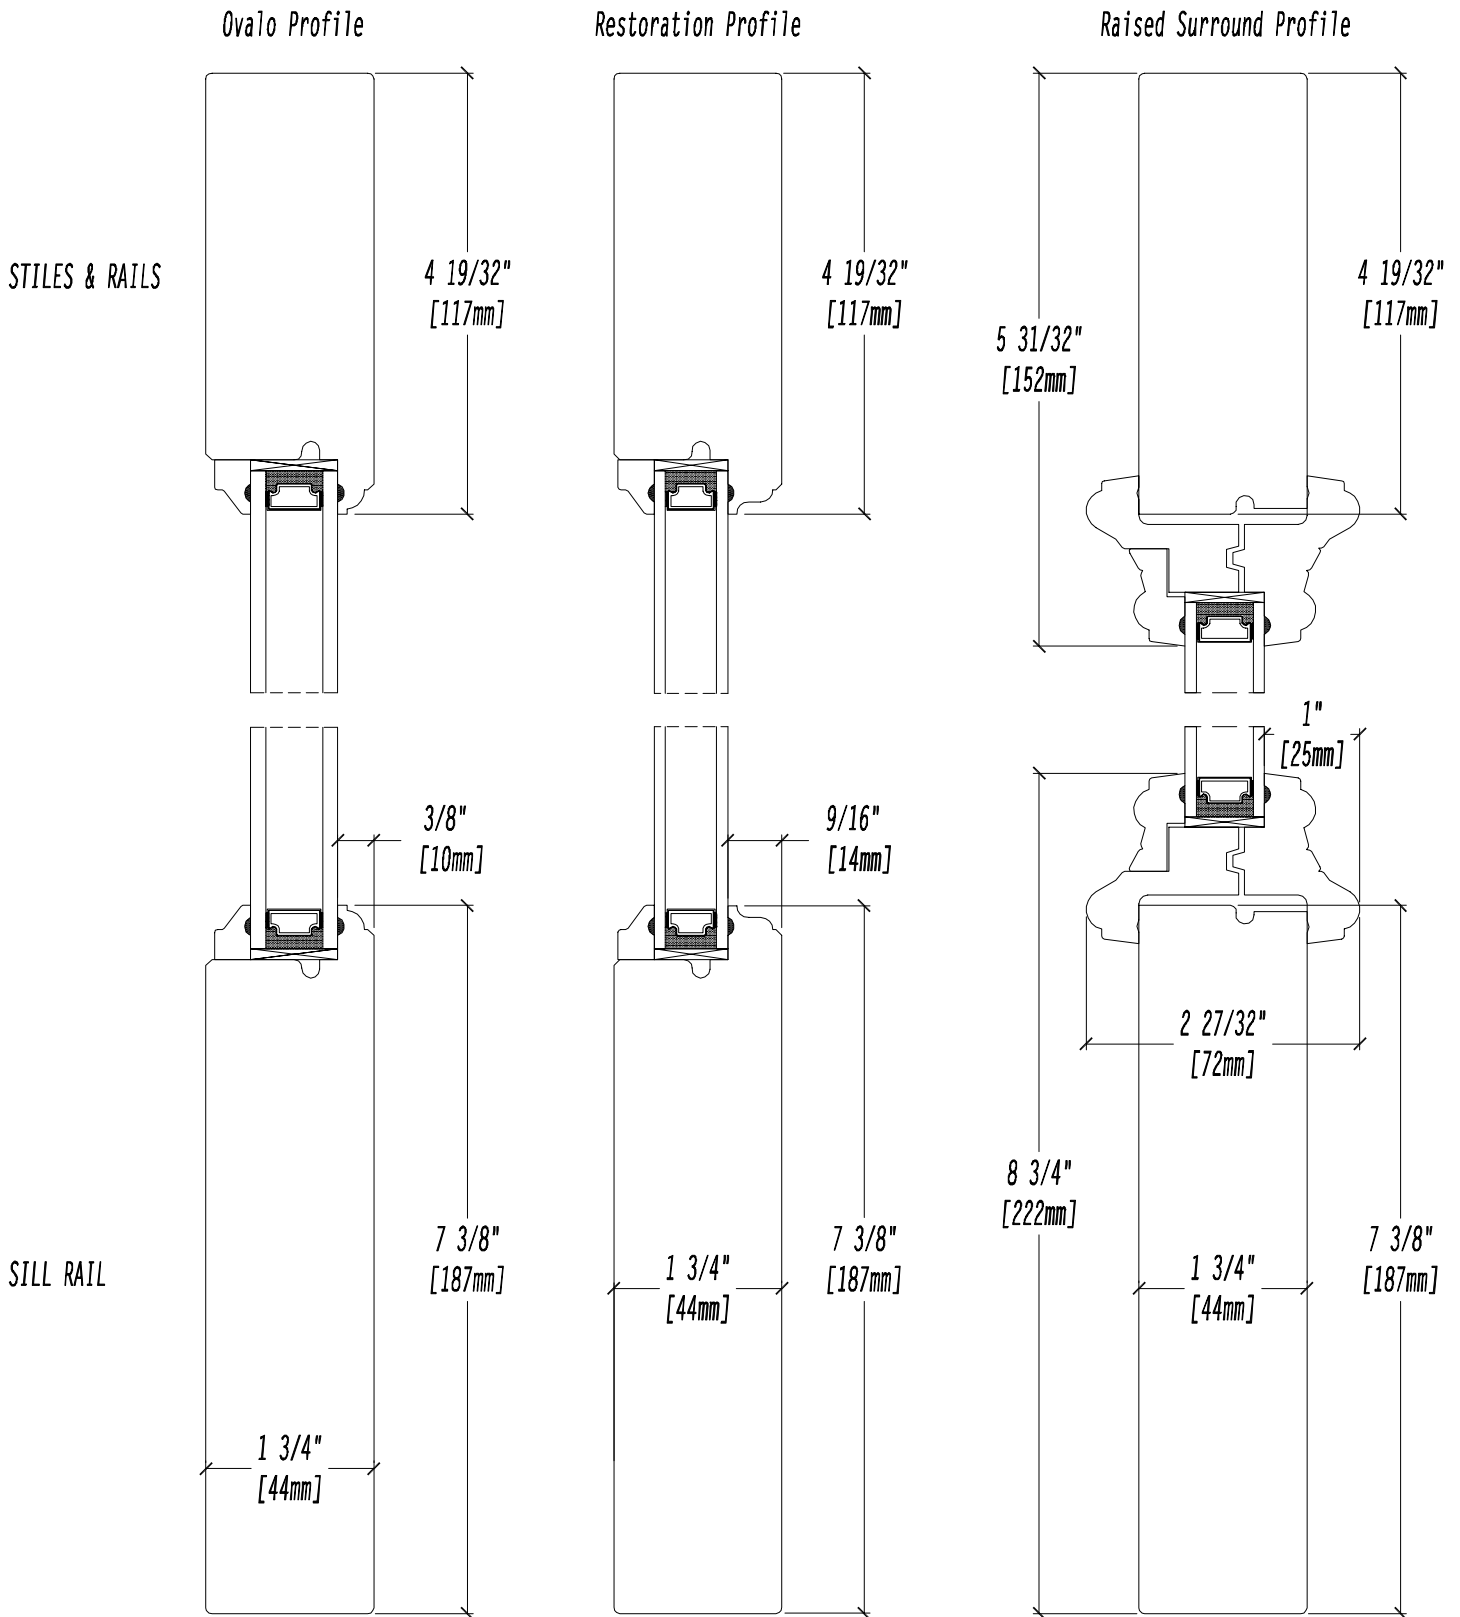

French Doors - Options

Panel Profile - 1 3/4" French Door

FD OPT-2

French Doors - Options

Panel Profile - 1 3/4" Front Entry

FD OPT-3

2020

French Doors - Options

Panel Profile - 2 1/4" French Door

FD OPT-4

2020

French Doors - Options

Panel Profile - 2 1/4" French Door

FD OPT-5

2020

French Doors - Options