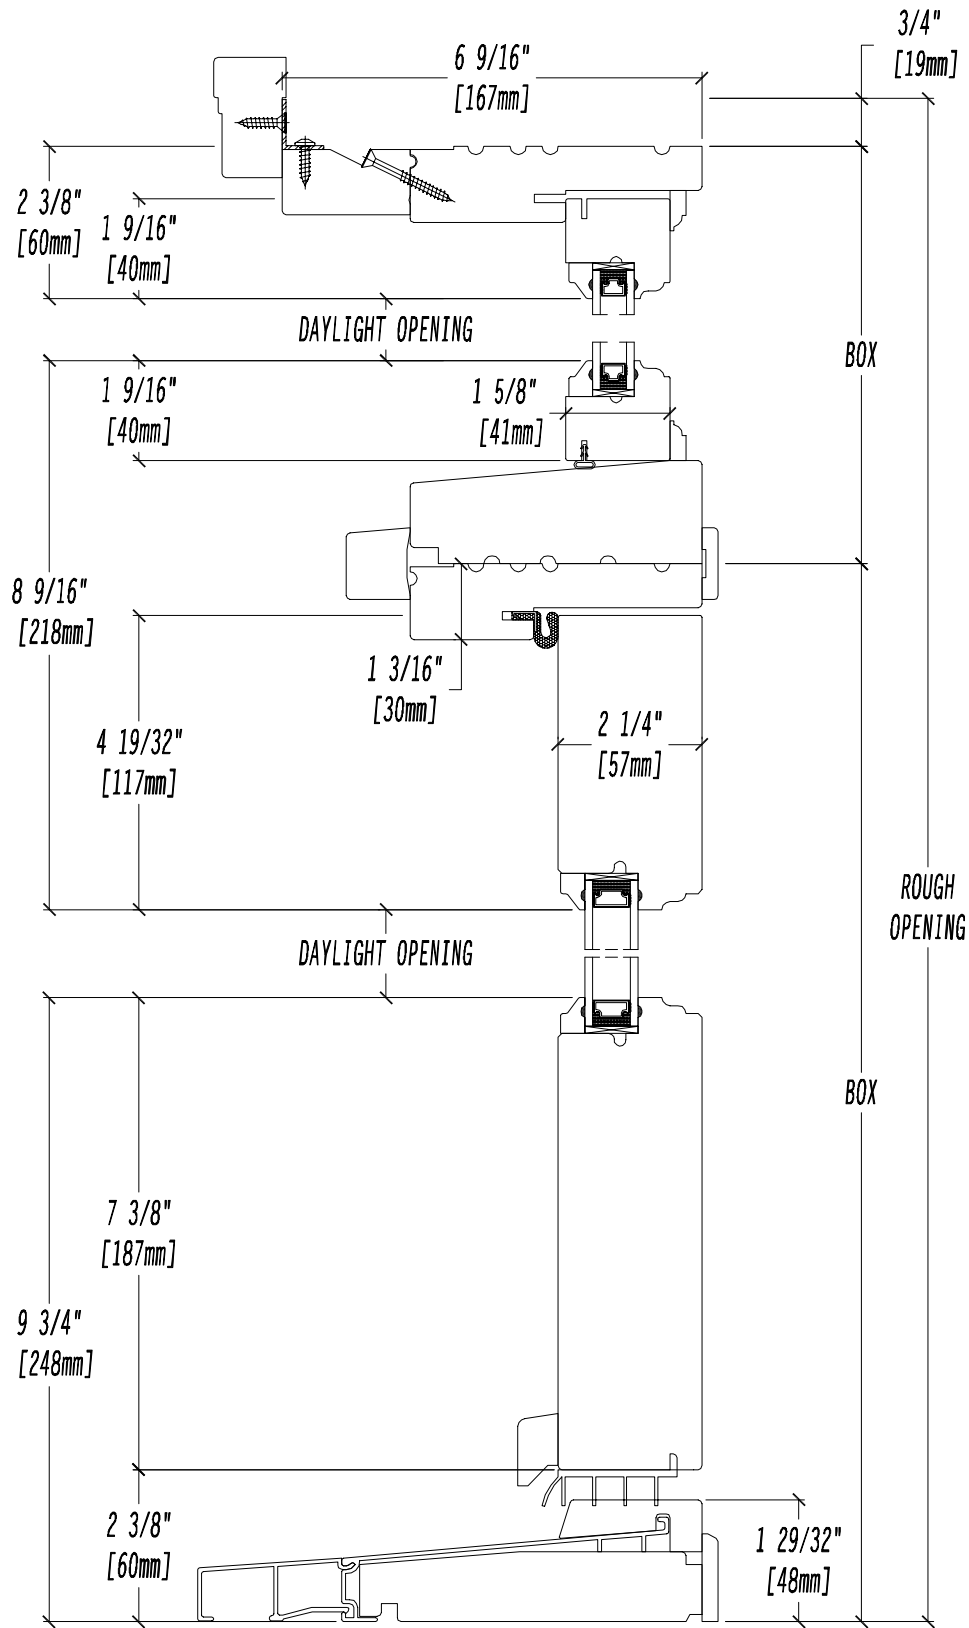

French Doors - Options

Transom Stacking - Transom Inswing (Restoration) over FDIS (Heritage Profile)

FD OPT-24