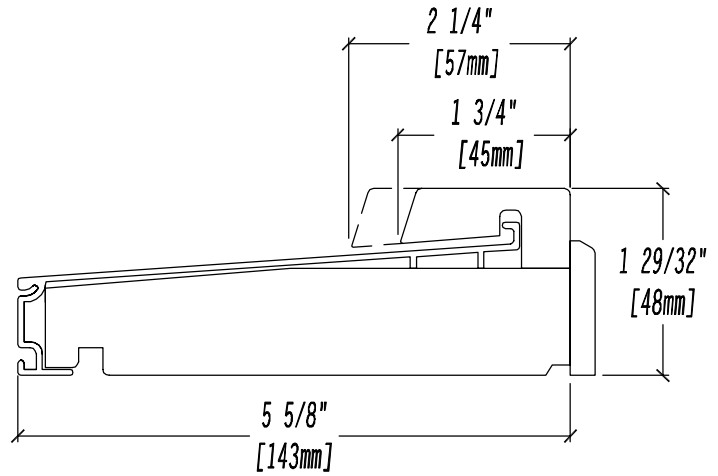

French Doors - Options

Sills - Bronze Anodized (Inswing 1 3/4" & 2 1/4" Panels)

FD OPT-8

2020