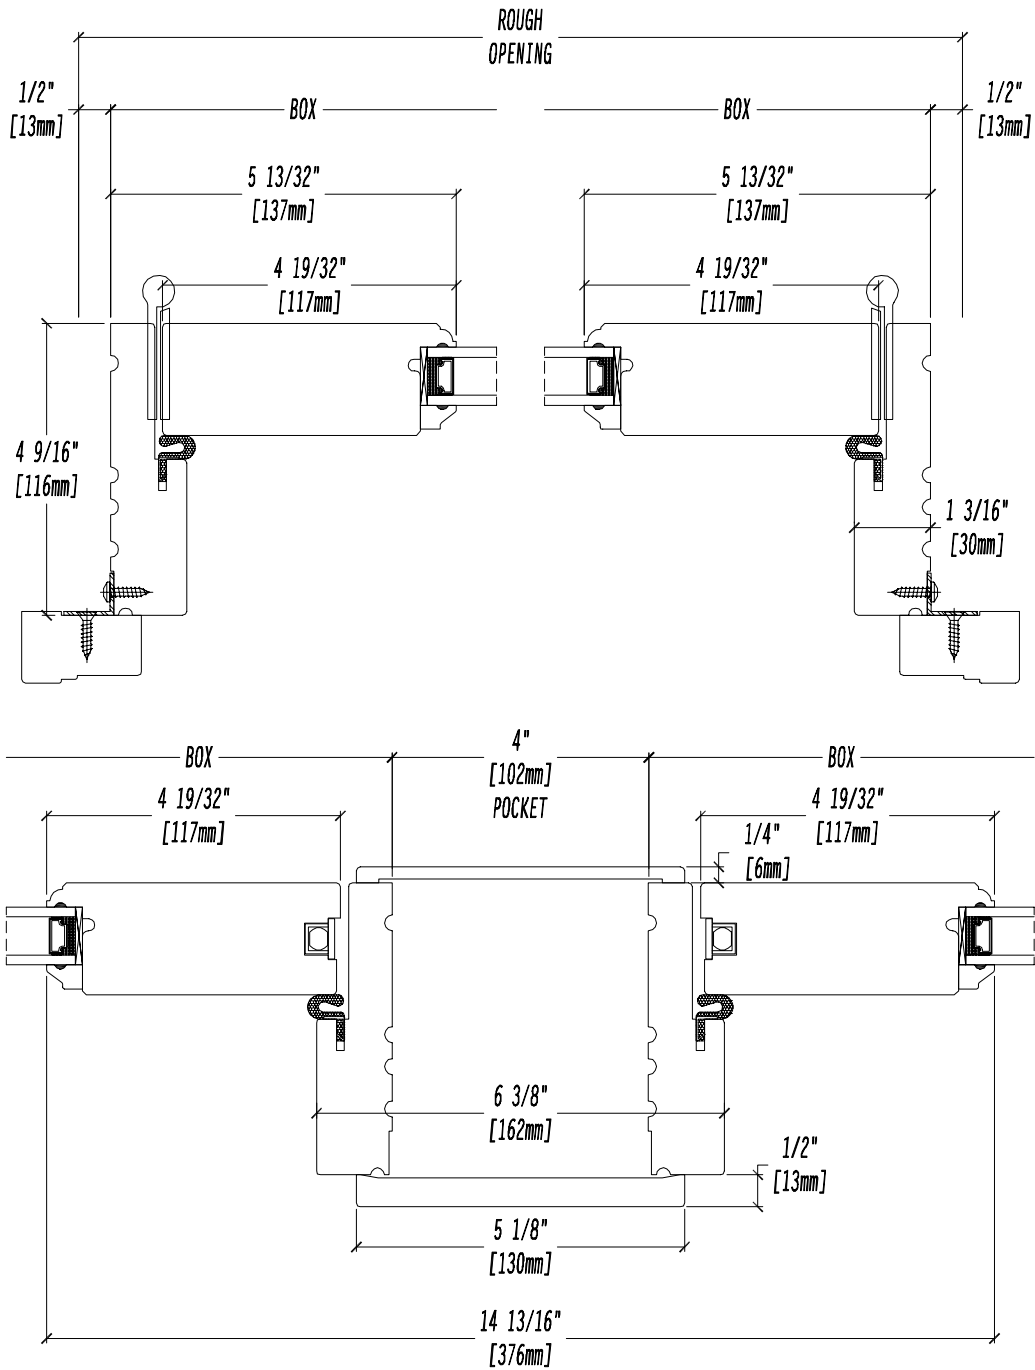

Mulling Details - FDIS 4 9/16" Jamb c/w 1 1/8" Filler

French Doors - Options

Mulling Details - FDIS 6 9/16" Jamb c/w 1 1/8" Filler

FD OPT-29

2020

French Doors - Options

Mulling Details - FDIS 4 9/16" Jamb c/w 4" Pocket