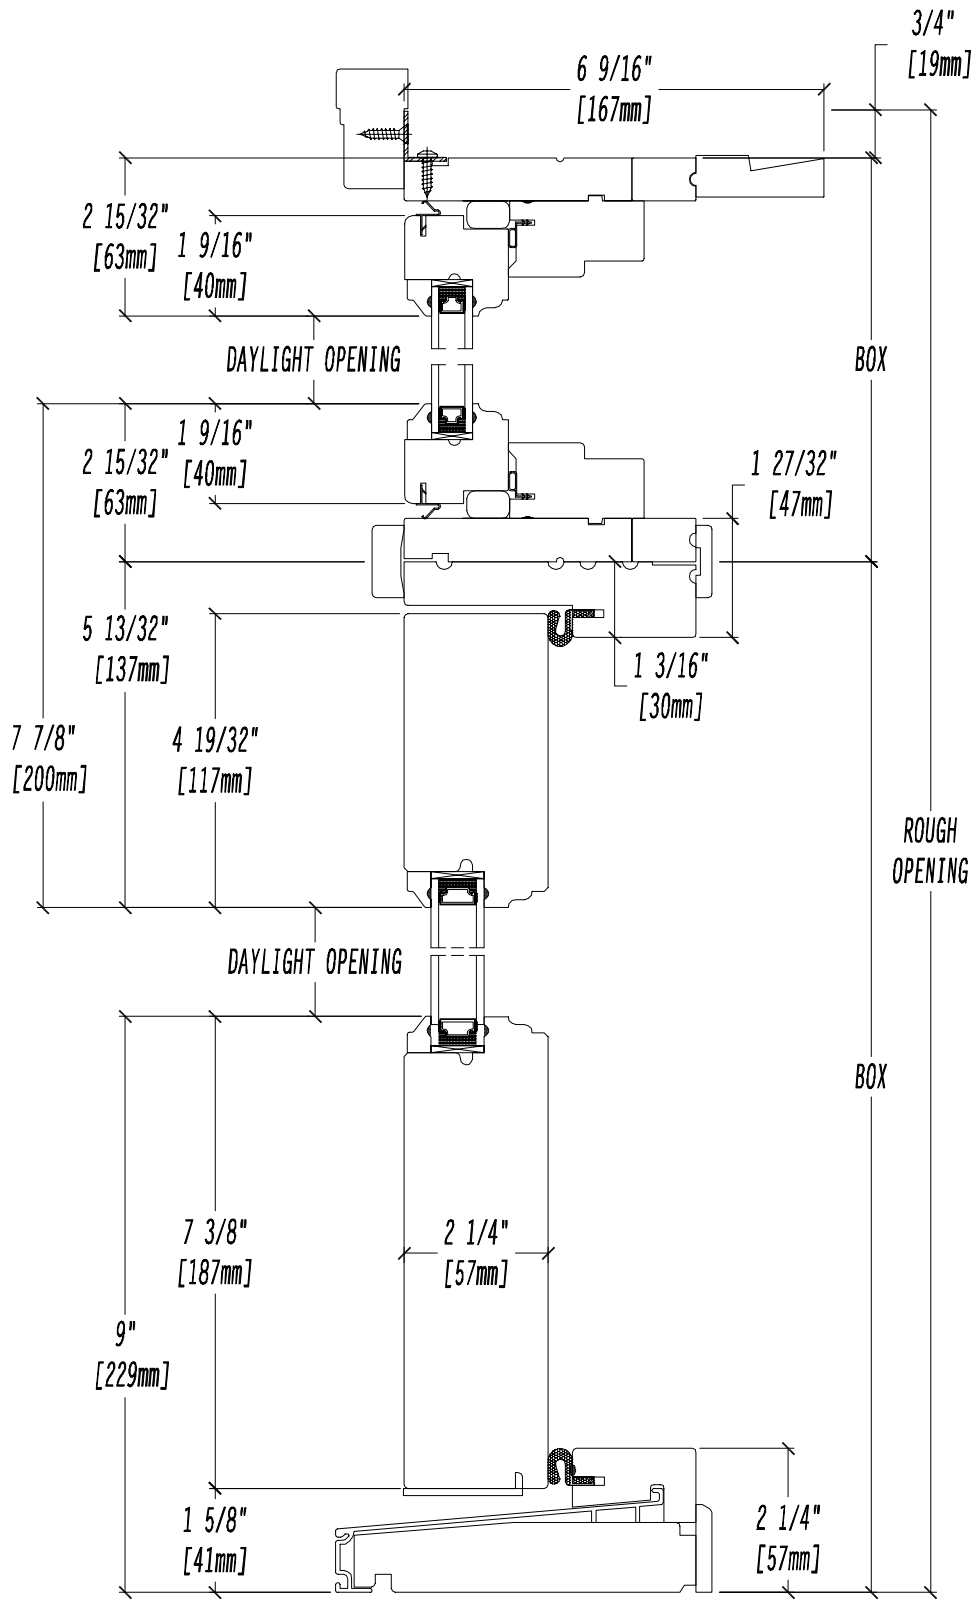

French Doors - Options

Transom Stacking - Transom Outswing (Restoration) over FDOS (Heritage Profile)

FD OPT-27