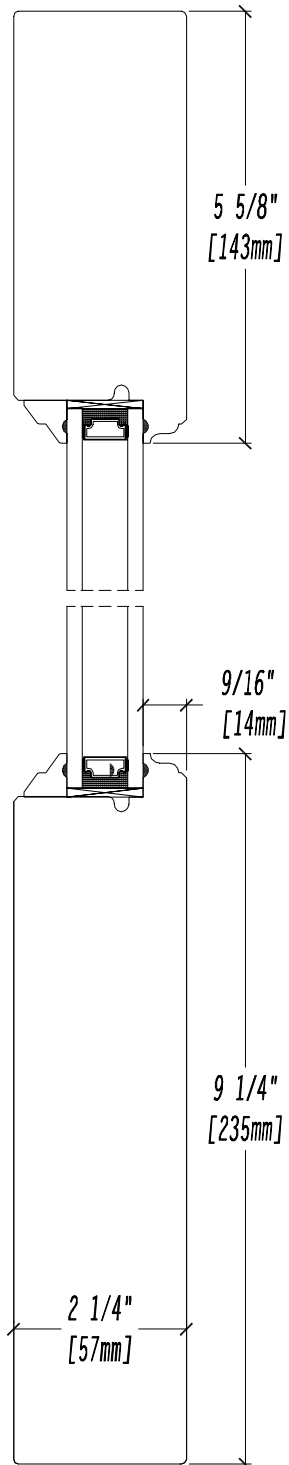

French Doors - Options

Index

Panel Profiles:

1 3/4" French Door	FD Opt -2
1 3/4" Front Entry	FD Opt -3
2 1/4" French Door	FD Opt -4 & 5
2 1/4" Front Entry	FD Opt -6 & 7

Door Sills:

Bronze Anodized Inswing	FD Opt -8
Bronze Anodized Outswing	FD Opt -9
Solid Wood Inswing	FD Opt -10
Solid Wood Inswing c/w nosing	FD Opt -11
Solid Wood Outswing	FD Opt -12
Solid Wood Outswing c/w nosing	FD Opt -13
Bronze Anodized Low Profile	FD Opt -14
Brass Styles	FD Opt -15

French Doors - Options

Panel Profile - 1 3/4" French Door

FD OPT-2

French Doors - Options

Panel Profile - 1 3/4" Front Entry

FD OPT-3

2020

French Doors - Options

Panel Profile - 2 1/4" French Door

FD OPT-4

2020

French Doors - Options

Panel Profile - 2 1/4" French Door

FD OPT-5

2020

French Doors - Options

Panel Profile - 2 1/4" Front Entry

FD OPT-6

2020

French Doors - Options

Panel Profile - 2 1/4" Front Entry

Restoration Profile

Raised Surround Profile

French Doors - Options