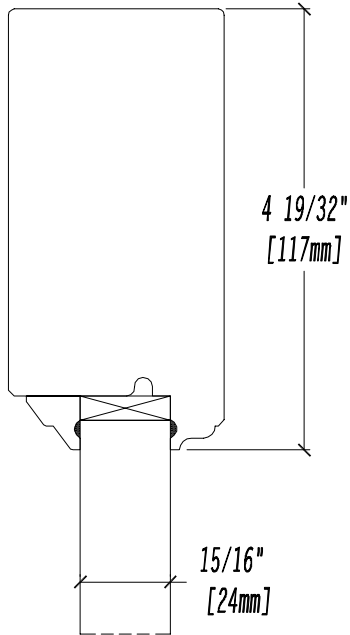

French Doors - Options

Kick Panels - Flat (2 1/4" Door)

Restoration Profile