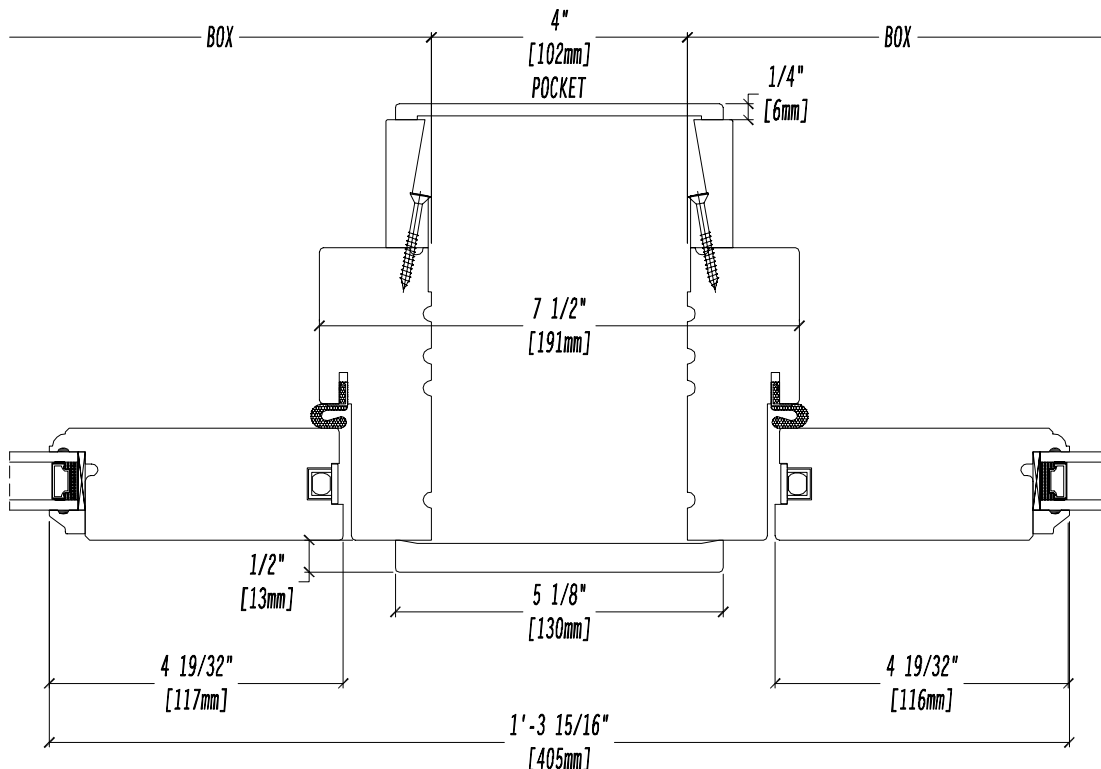

French Doors - Options

Mulling Details - FDOS 6 9/16" Jamb c/w 4" Pocket

FD OPT-35

2020

French Doors - Options

Mulling Details - FDOS 6 9/16" Jamb c/w 4" Pocket - 1 3/4" Thick Jamb

FD OPT-36

2020