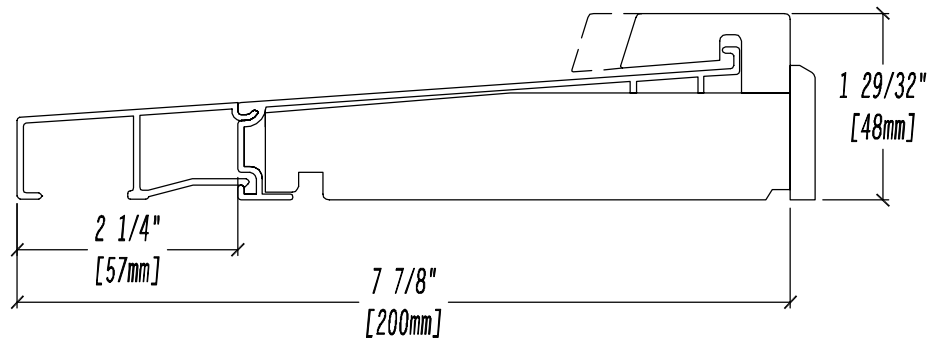

French Doors - Options

Sills - Bronze Anodized (Inswing 1 3/4" & 2 1/4" Panels)

FD OPT-8

2020