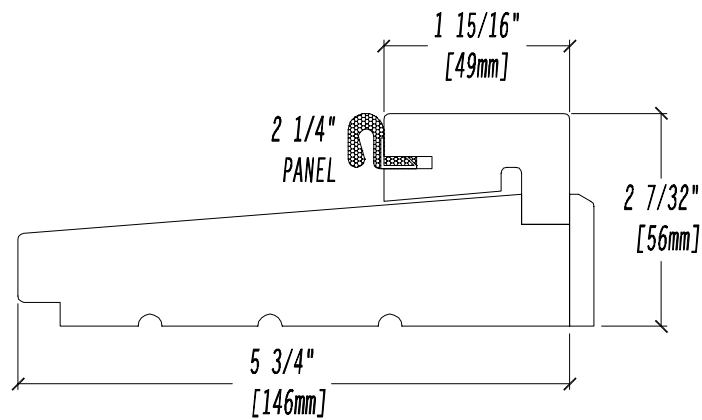

French Doors - Options

Sills - Solid Wood (Outswing 1 3/4" & 2 1/4" Panels)