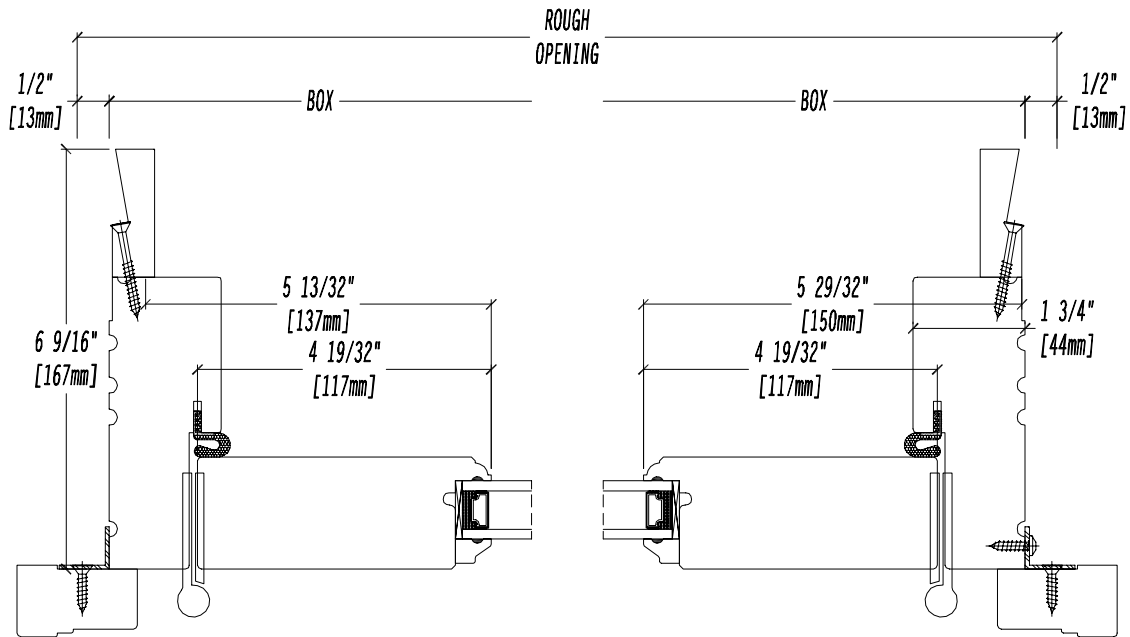

French Doors - Options

Mulling Details - FDOS 6 9/16" Jamb c/w 4" Pocket

FD OPT-35

2020

French Doors - Options

Mulling Details - FDOS 6 9/16" Jamb c/w 4" Pocket - 1 3/4" Thick Jamb

FD OPT-36

2020