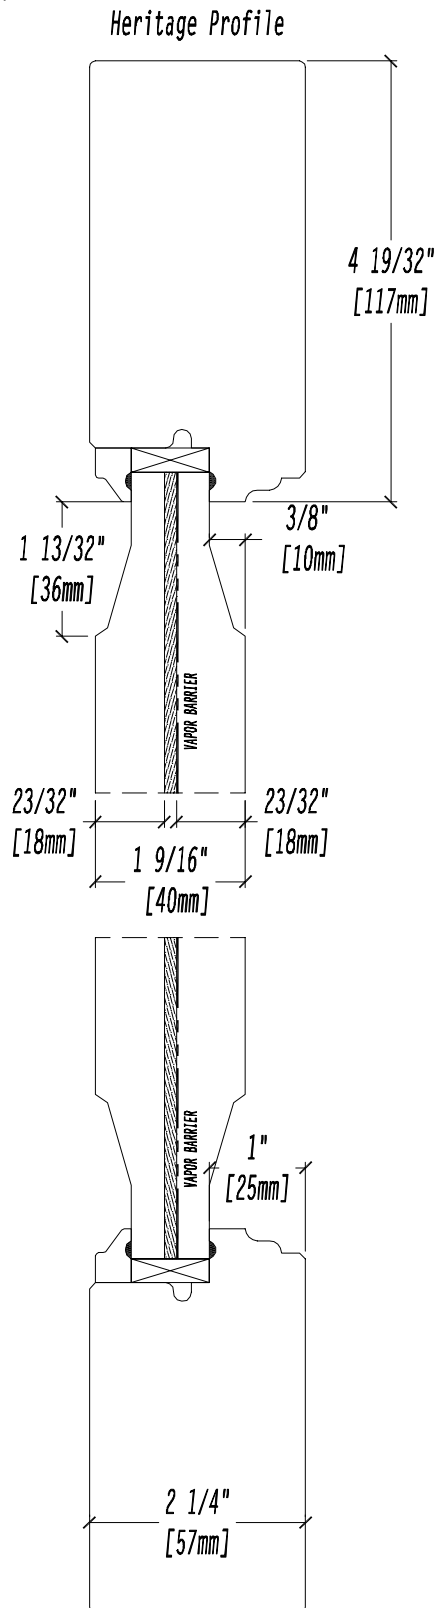

French Doors - Options

Index

Panel Profiles:

1 3/4" French Door	FD Opt -2
1 3/4" Front Entry	FD Opt -3
2 1/4" French Door	FD Opt -4 & 5
2 1/4" Front Entry	FD Opt -6 & 7

Door Sills:

Bronze Anodized Inswing	FD Opt -8
Bronze Anodized Outswing	FD Opt -9
Solid Wood Inswing	FD Opt -10
Solid Wood Inswing c/w nosing	FD Opt -11
Solid Wood Outswing	FD Opt -12
Solid Wood Outswing c/w nosing	FD Opt -13
Bronze Anodized Low Profile	FD Opt -14
Brass Styles	FD Opt -15

French Doors - Options

Panel Profile - 1 3/4" French Door

FD OPT-2

French Doors - Options

Panel Profile - 1 3/4" Front Entry

FD OPT-3

2020

French Doors - Options

Panel Profile - 2 1/4" French Door

FD OPT-4

2020

French Doors - Options

Panel Profile - 2 1/4" French Door

FD OPT-5

2020

French Doors - Options

French Doors - Options

Kick Panels - Raised (1 3/4" Door)

French Doors - Options

Kick Panels - Raised (2 1/4" Door)

FD OPT-20

2020

French Doors - Options

Kick Panels - Raised (2 1/4" Door)