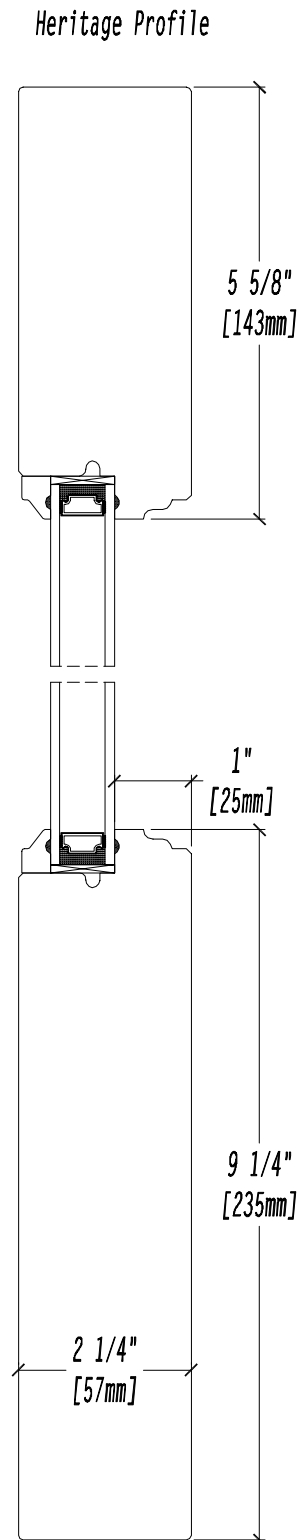

French Doors - Options

Panel Profile - 2 1/4" Front Entry

FD OPT-6

2020