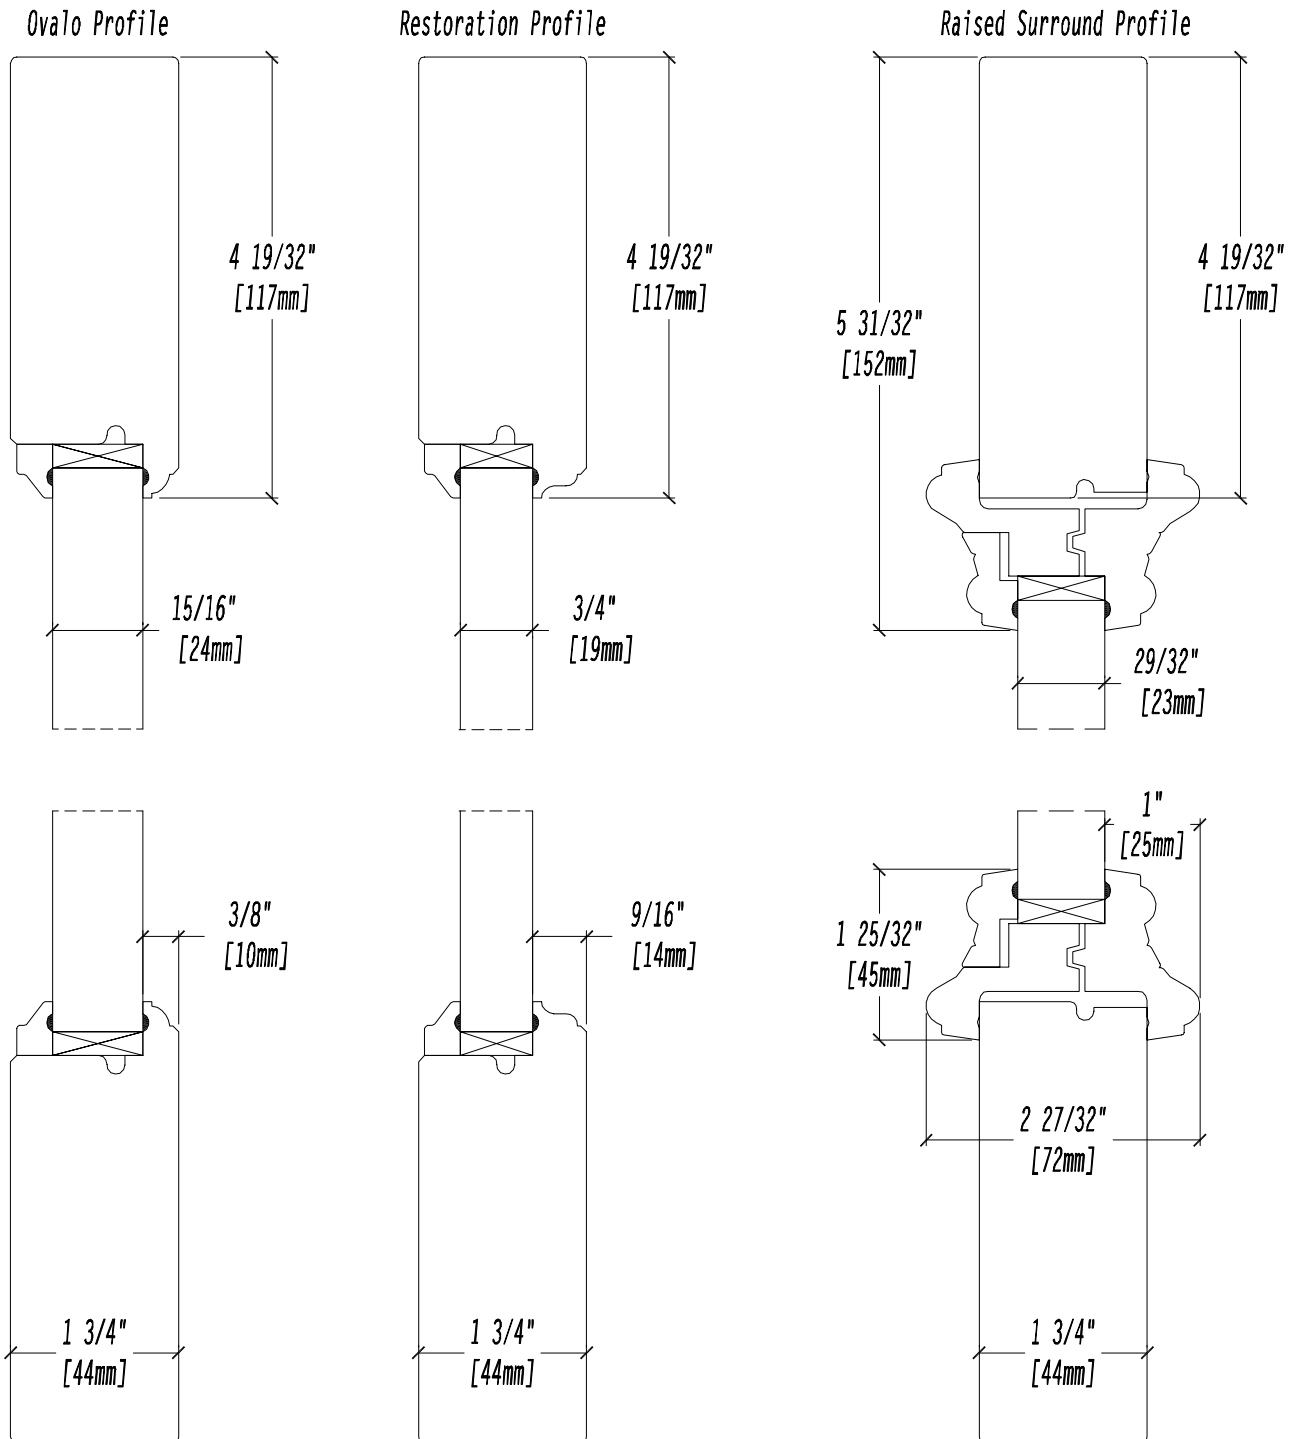

French Doors - Options

Sills - Bronze Anodized Low Profile (Outswing Only)

French Doors - Options

Sills - Brass Styles (Inswing Only 1 3/4" & 2 1/4" Panels)

FD OPT-15

French Doors - Options

Kick Panels - Flat (1 3/4" Door)