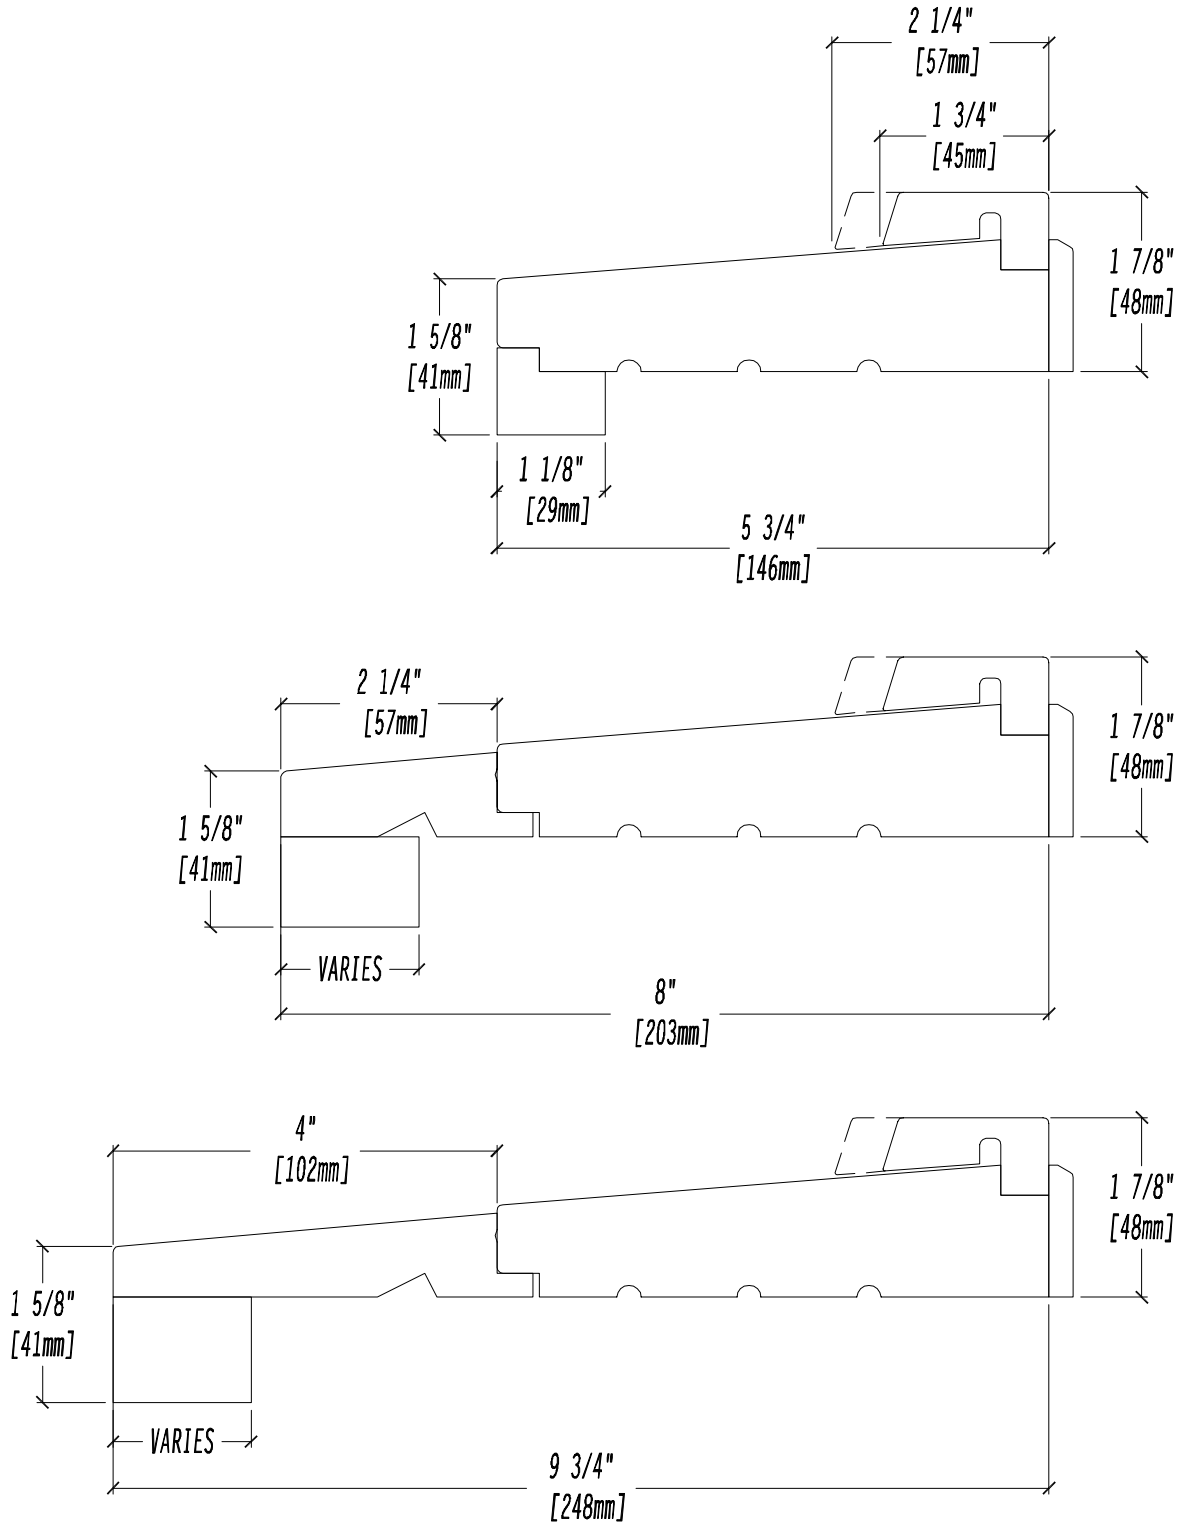

French Doors - Options

Sills - Solid Wood c/w Nosing (Inswing 1 3/4" & 2 1/4" Panels)