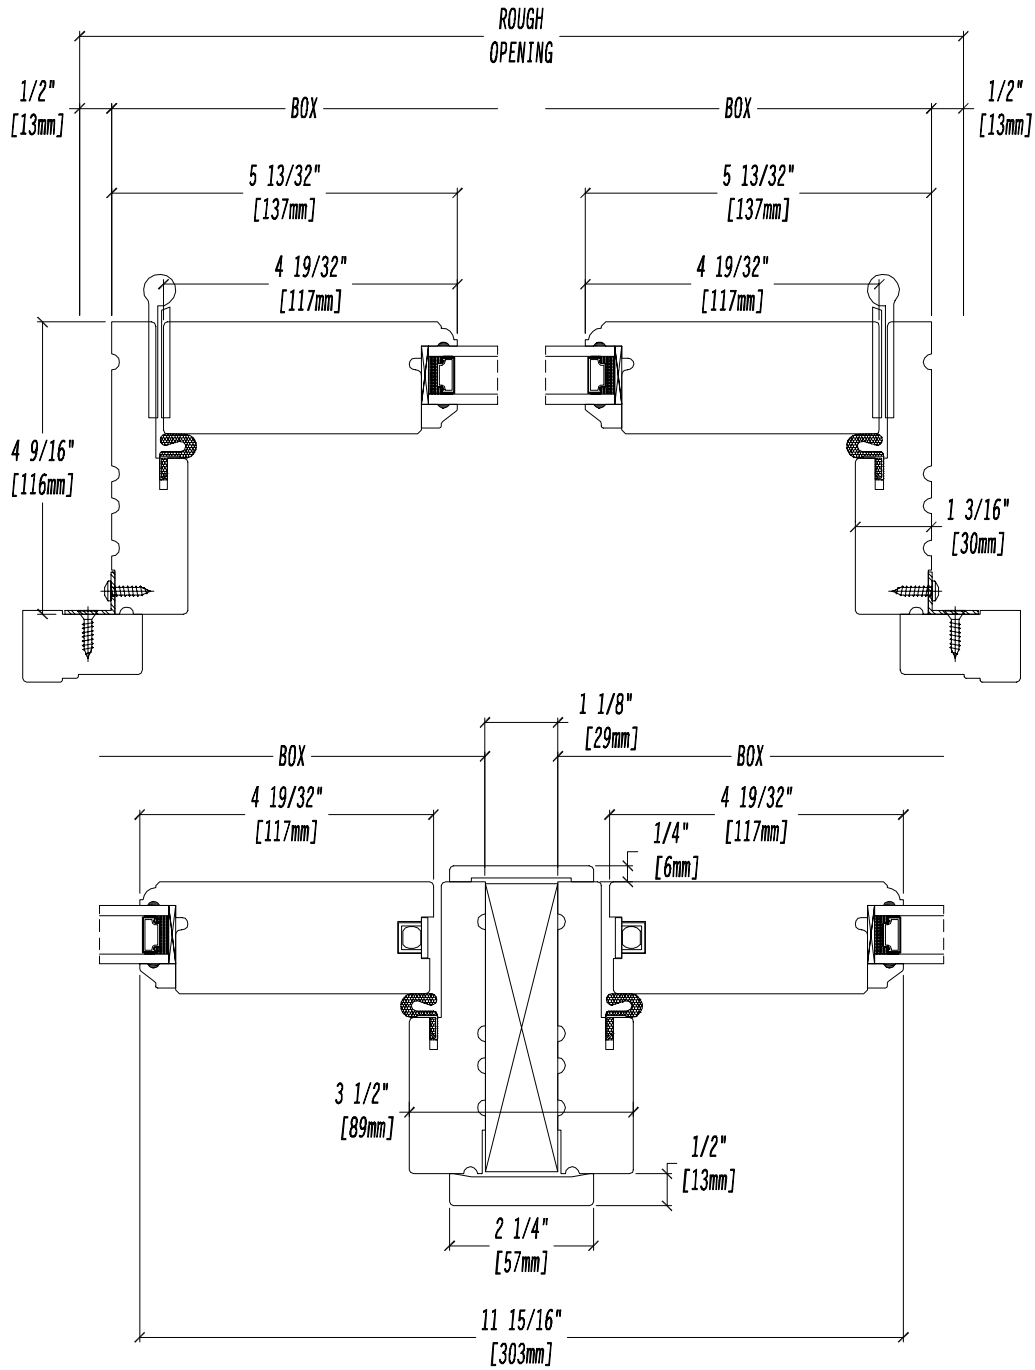

French Doors - Options

Mulling Details - FDIS 4 9/16" Jamb c/w 1 1/8" Filler