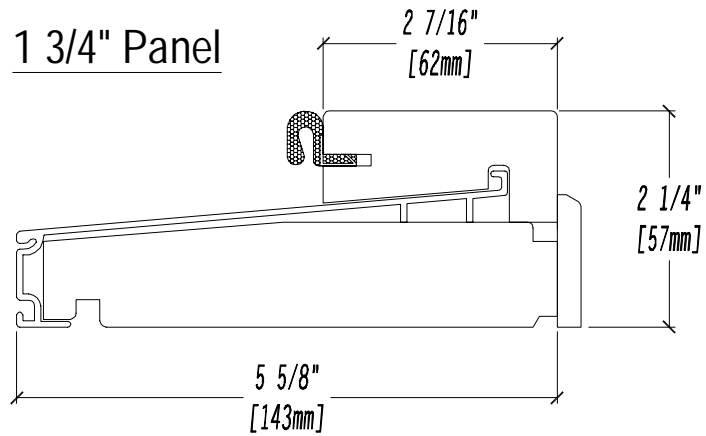

French Doors - Options

Sills - Bronze Anodized (Outswing 1 3/4" & 2 1/4" Panels)