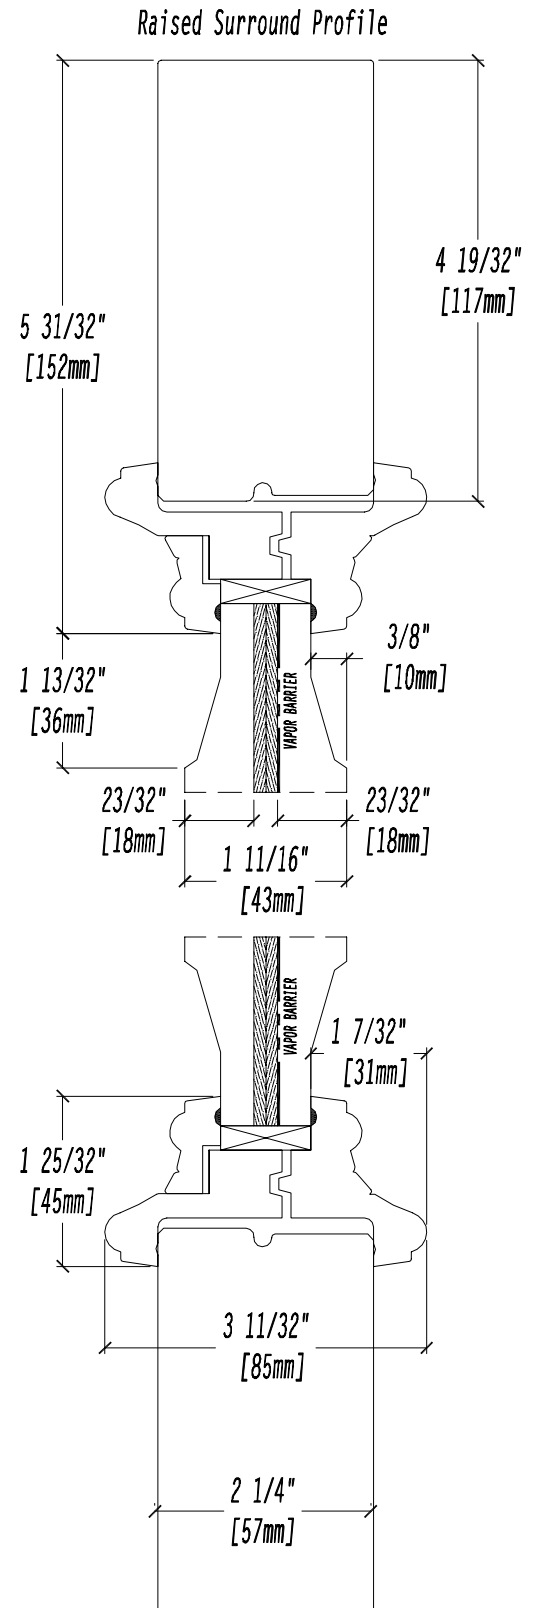

Panel Profile - 2 1/4" French Door

FD OPT-4

2020

French Doors - Options

Panel Profile - 2 1/4" French Door

FD OPT-5

2020

French Doors - Options

French Doors - Options

Kick Panels - Raised (1 3/4" Door)

French Doors - Options

Kick Panels - Raised (2 1/4" Door)

FD OPT-20

2020

French Doors - Options

Kick Panels - Raised (2 1/4" Door)