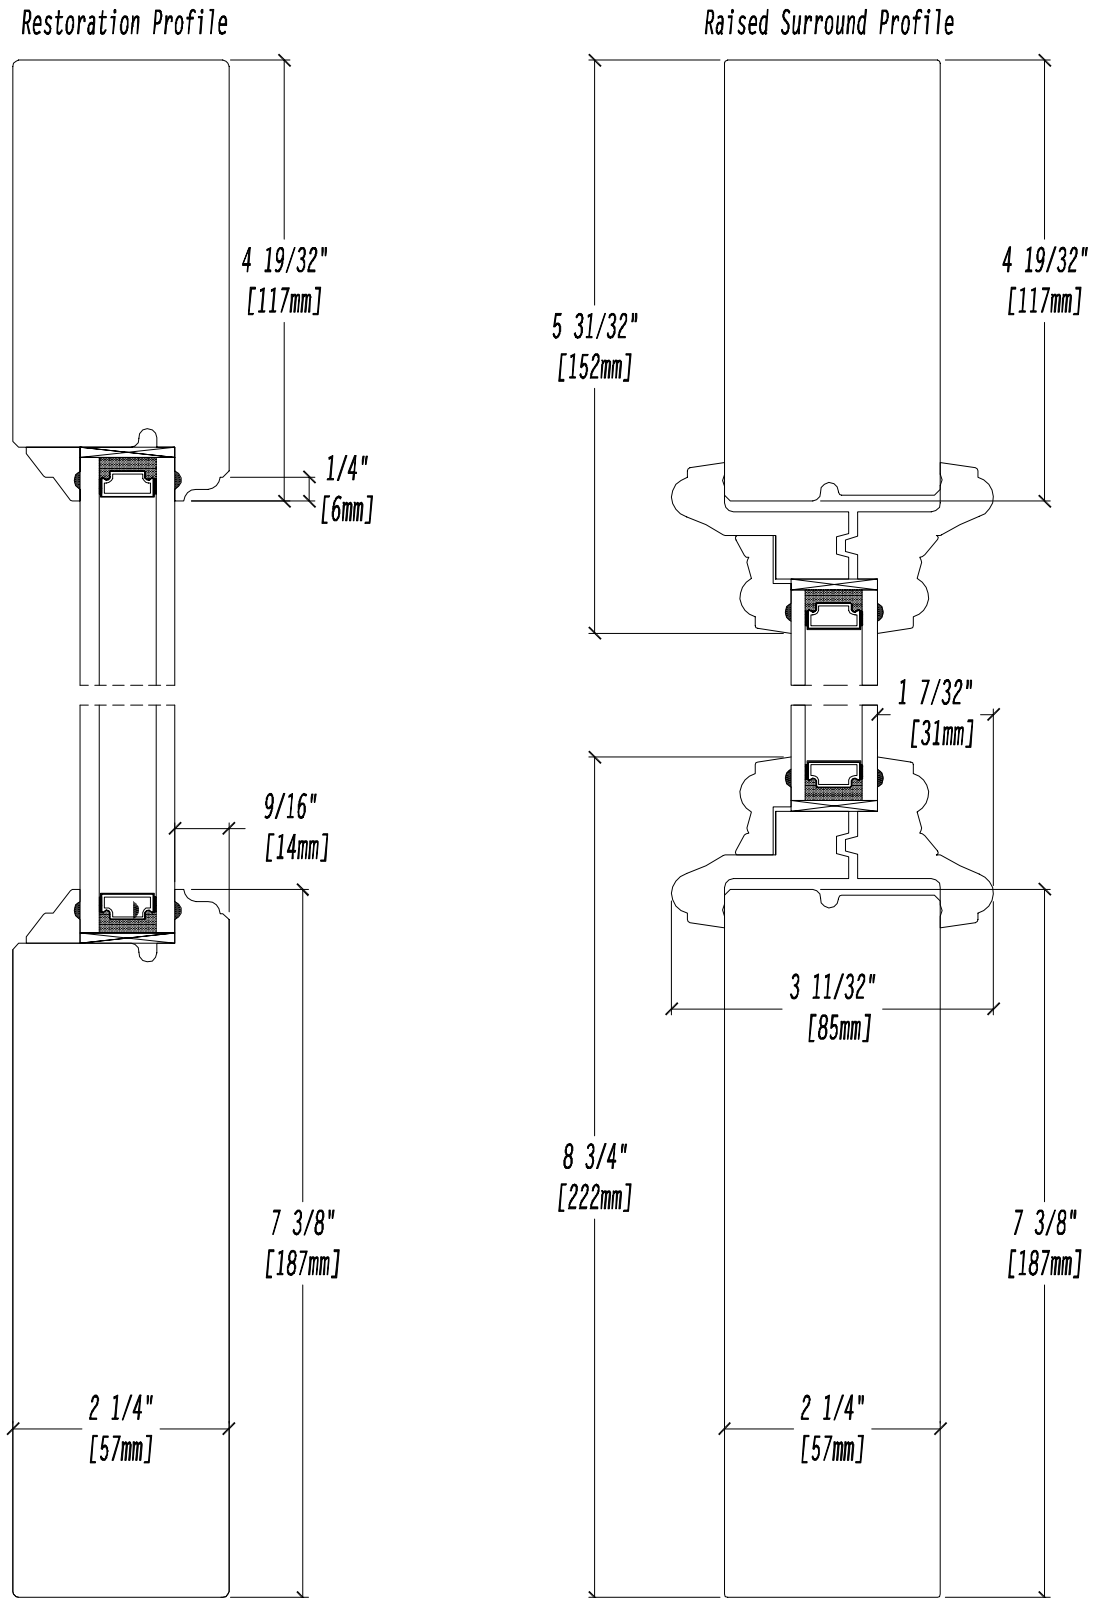

Panel Profile - 2 1/4" French Door

FD OPT-4

2020

French Doors - Options

Panel Profile - 2 1/4" French Door

FD OPT-5

2020

French Doors - Options