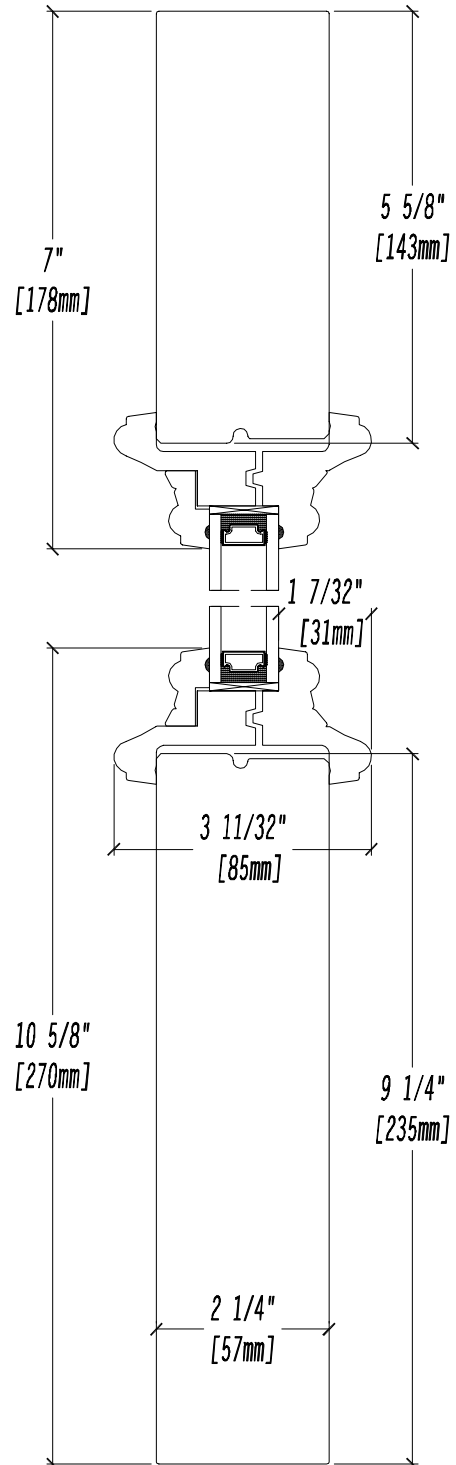

French Doors - Options

Index

Panel Profiles:

1 3/4" French Door	FD Opt -2
1 3/4" Front Entry	FD Opt -3
2 1/4" French Door	FD Opt -4 & 5
2 1/4" Front Entry	FD Opt -6 & 7

Door Sills:

Bronze Anodized Inswing	FD Opt -8
Bronze Anodized Outswing	FD Opt -9
Solid Wood Inswing	FD Opt -10
Solid Wood Inswing c/w nosing	FD Opt -11
Solid Wood Outswing	FD Opt -12
Solid Wood Outswing c/w nosing	FD Opt -13
Bronze Anodized Low Profile	FD Opt -14
Brass Styles	FD Opt -15

French Doors - Options

Panel Profile - 1 3/4" French Door

FD OPT-2

French Doors - Options

Panel Profile - 1 3/4" Front Entry

FD OPT-3

2020

French Doors - Options

Panel Profile - 2 1/4" French Door

FD OPT-4

2020

French Doors - Options

Panel Profile - 2 1/4" French Door

FD OPT-5

2020

French Doors - Options

Panel Profile - 2 1/4" Front Entry

FD OPT-6

2020

French Doors - Options

Panel Profile - 2 1/4" Front Entry

Restoration Profile

Raised Surround Profile

French Doors - Options