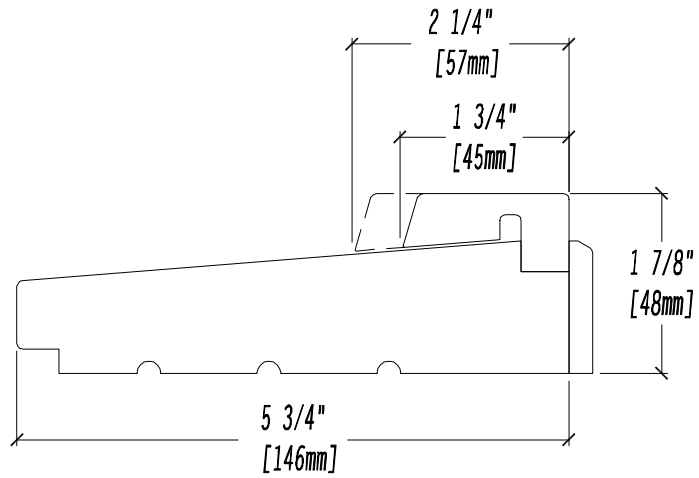

French Doors - Options

Sills - Solid Wood (Inswing 1 3/4" & 2 1/4" Panels)