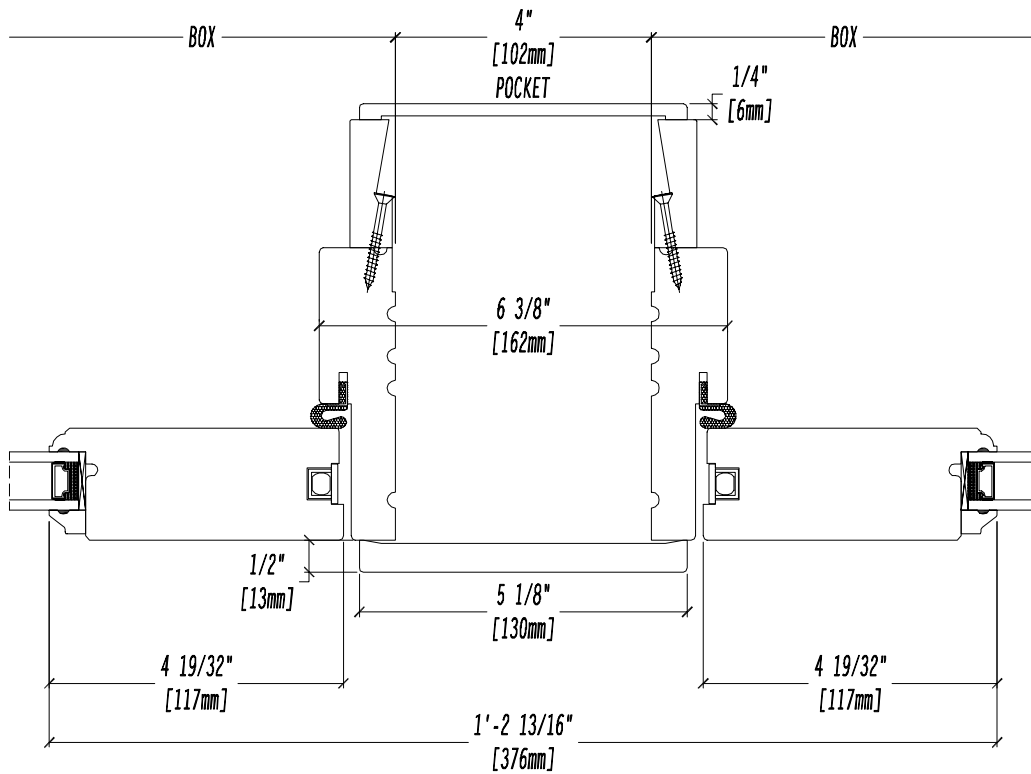

French Doors - Options

Mulling Details - FDOS 6 9/16" Jamb c/w 4" Pocket

FD OPT-35

2020