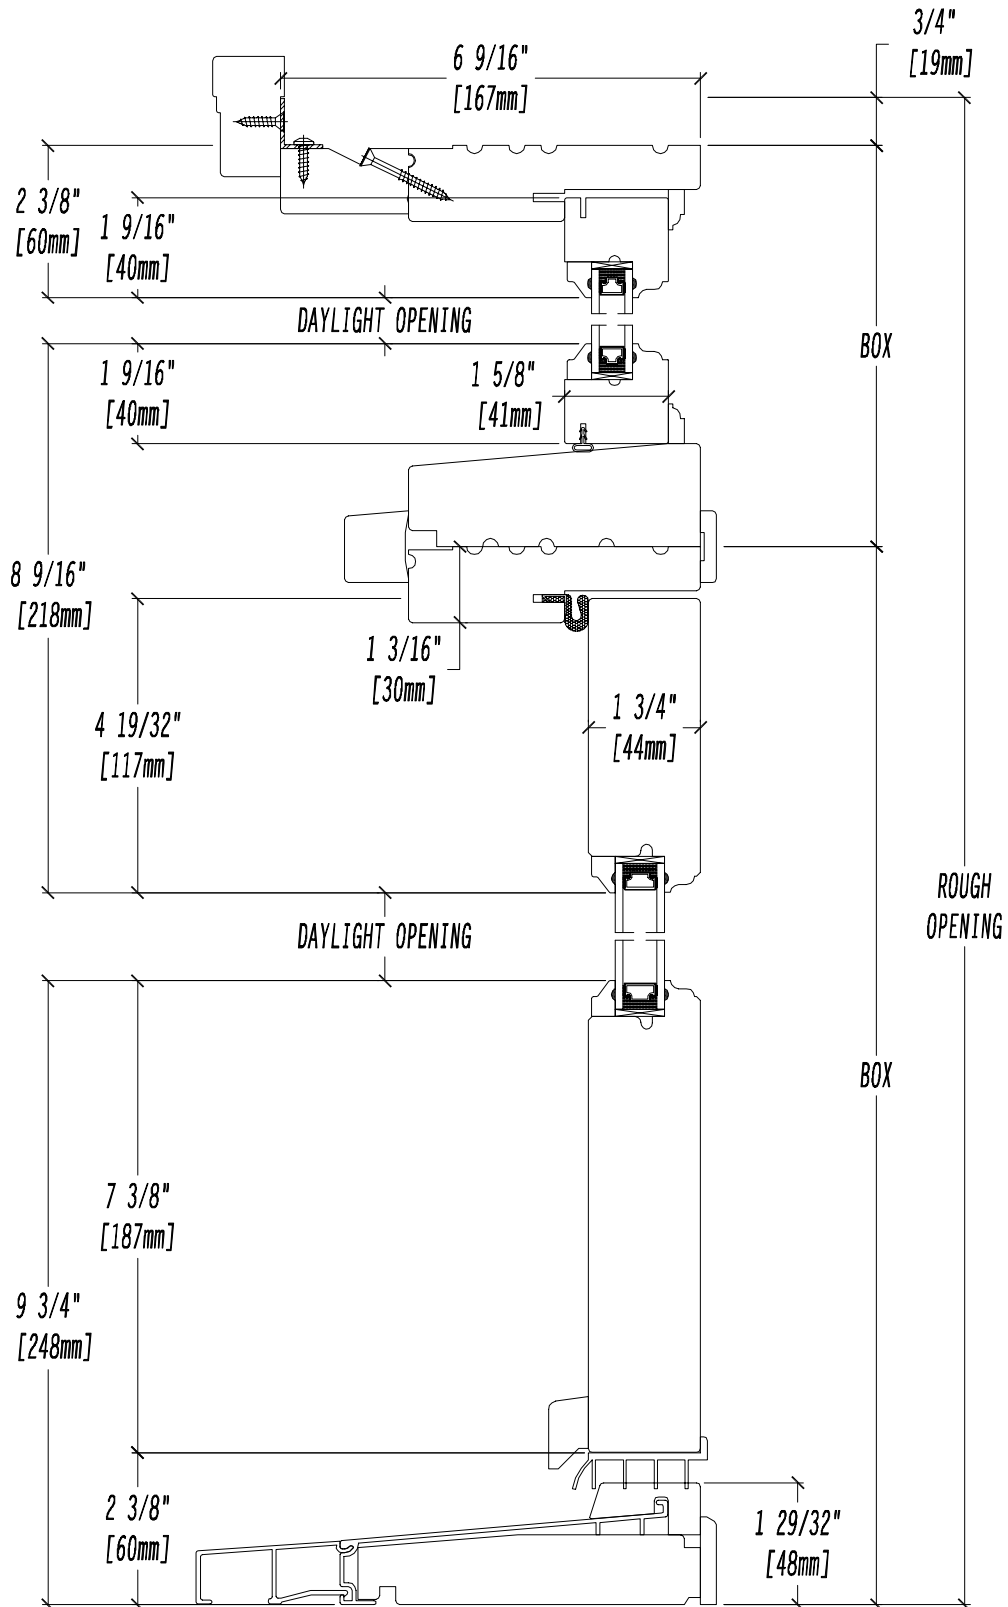

French Doors - Options

Transom Stacking - Transom Inswing over FDIS (Restoration Profile)

FD OPT-23