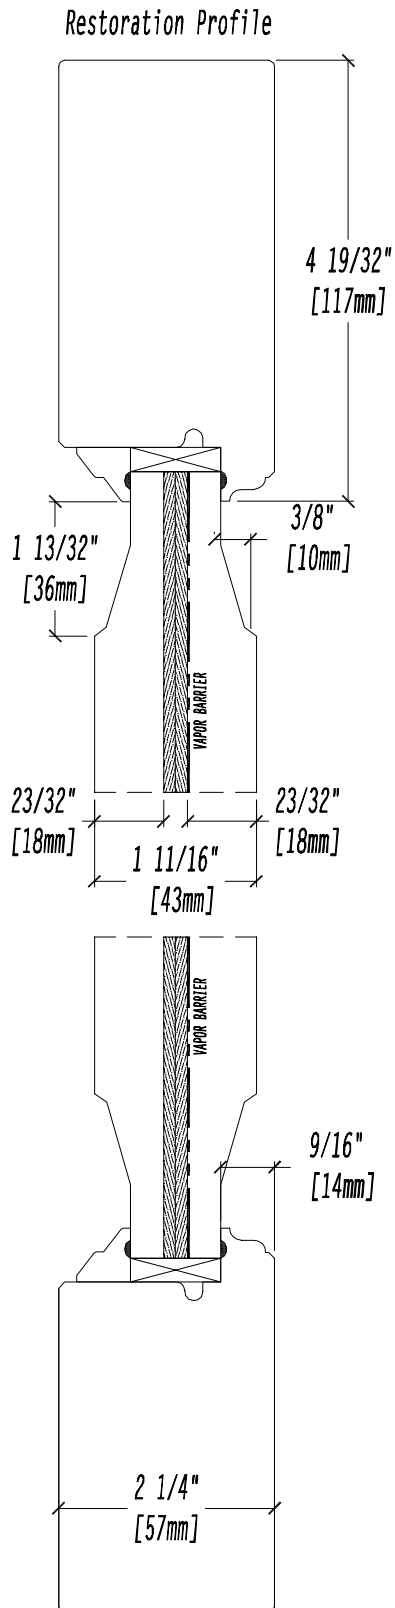

French Doors - Options

Index

Panel Profiles:

1 3/4" French Door	FD Opt -2
1 3/4" Front Entry	FD Opt -3
2 1/4" French Door	FD Opt -4 & 5
2 1/4" Front Entry	FD Opt -6 & 7

Door Sills:

Bronze Anodized Inswing	FD Opt -8
Bronze Anodized Outswing	FD Opt -9
Solid Wood Inswing	FD Opt -10
Solid Wood Inswing c/w nosing	FD Opt -11
Solid Wood Outswing	FD Opt -12
Solid Wood Outswing c/w nosing	FD Opt -13
Bronze Anodized Low Profile	FD Opt -14
Brass Styles	FD Opt -15

Panel Profile - 2 1/4" French Door

FD OPT-4

2020

French Doors - Options

Panel Profile - 2 1/4" French Door

FD OPT-5

2020

French Doors - Options

French Doors - Options

Kick Panels - Raised (1 3/4" Door)

French Doors - Options

Kick Panels - Raised (2 1/4" Door)

FD OPT-20

2020

French Doors - Options

Kick Panels - Raised (2 1/4" Door)