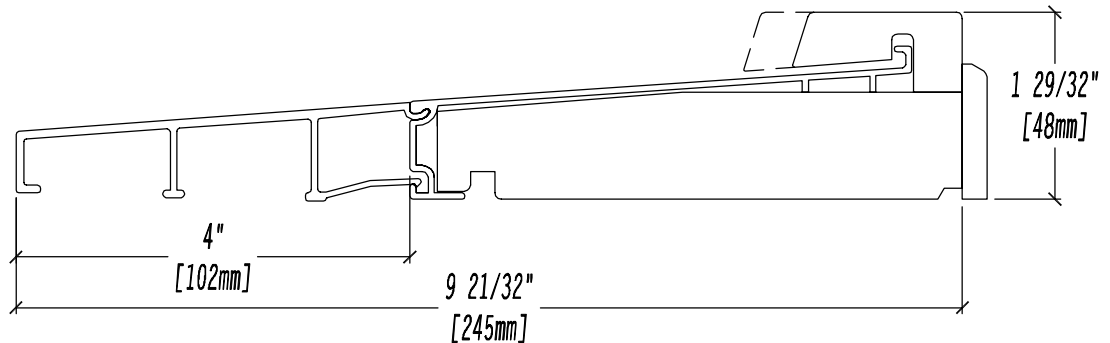

French Doors - Options

Sills - Bronze Anodized (Inswing 1 3/4" & 2 1/4" Panels)

FD OPT-8

2020