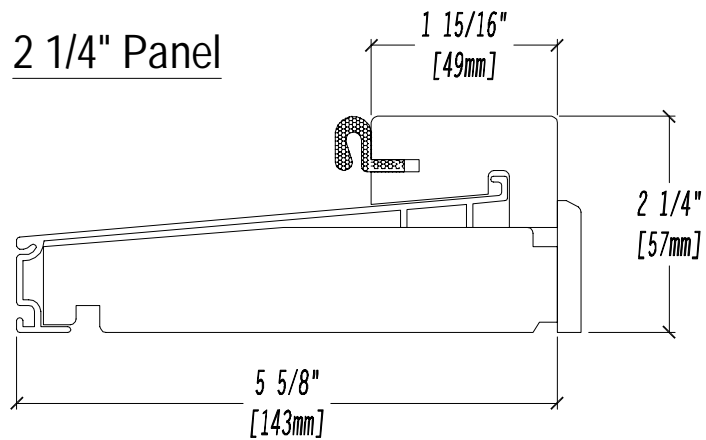

French Doors - Options

Sills - Bronze Anodized (Outswing 1 3/4" & 2 1/4" Panels)