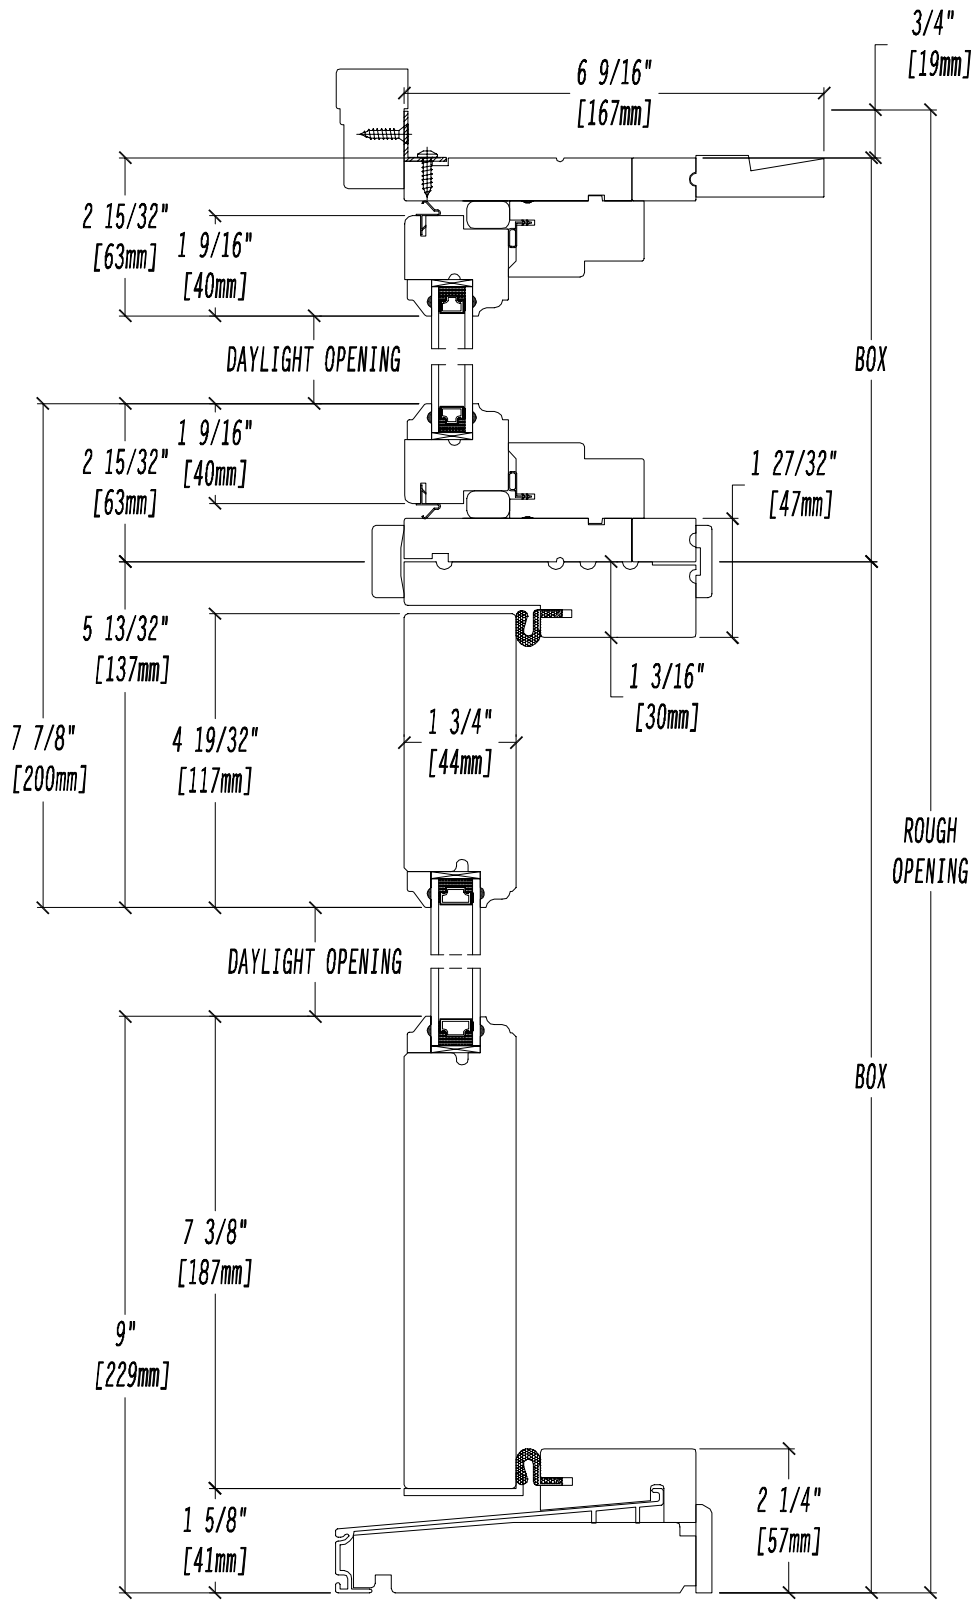

French Doors - Options

Transom Stacking - Transom Outswing over FDOS (Restoration Profile)

FD OPT-26