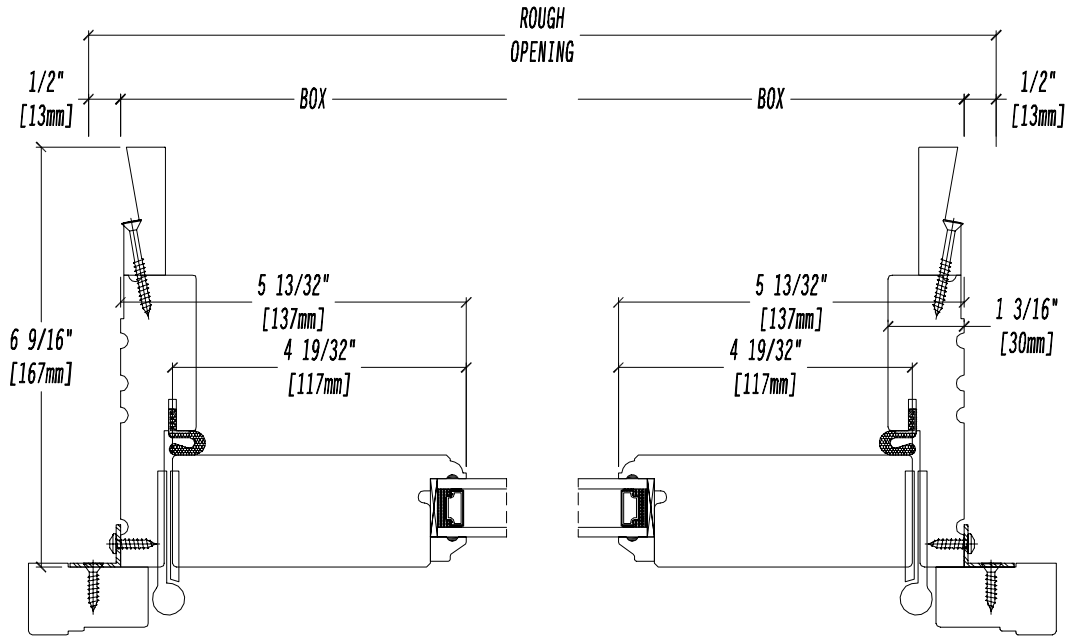

French Doors - Options

Mulling Details - FDOS 6 9/16" Jamb c/w 4" Pocket

FD OPT-35

2020