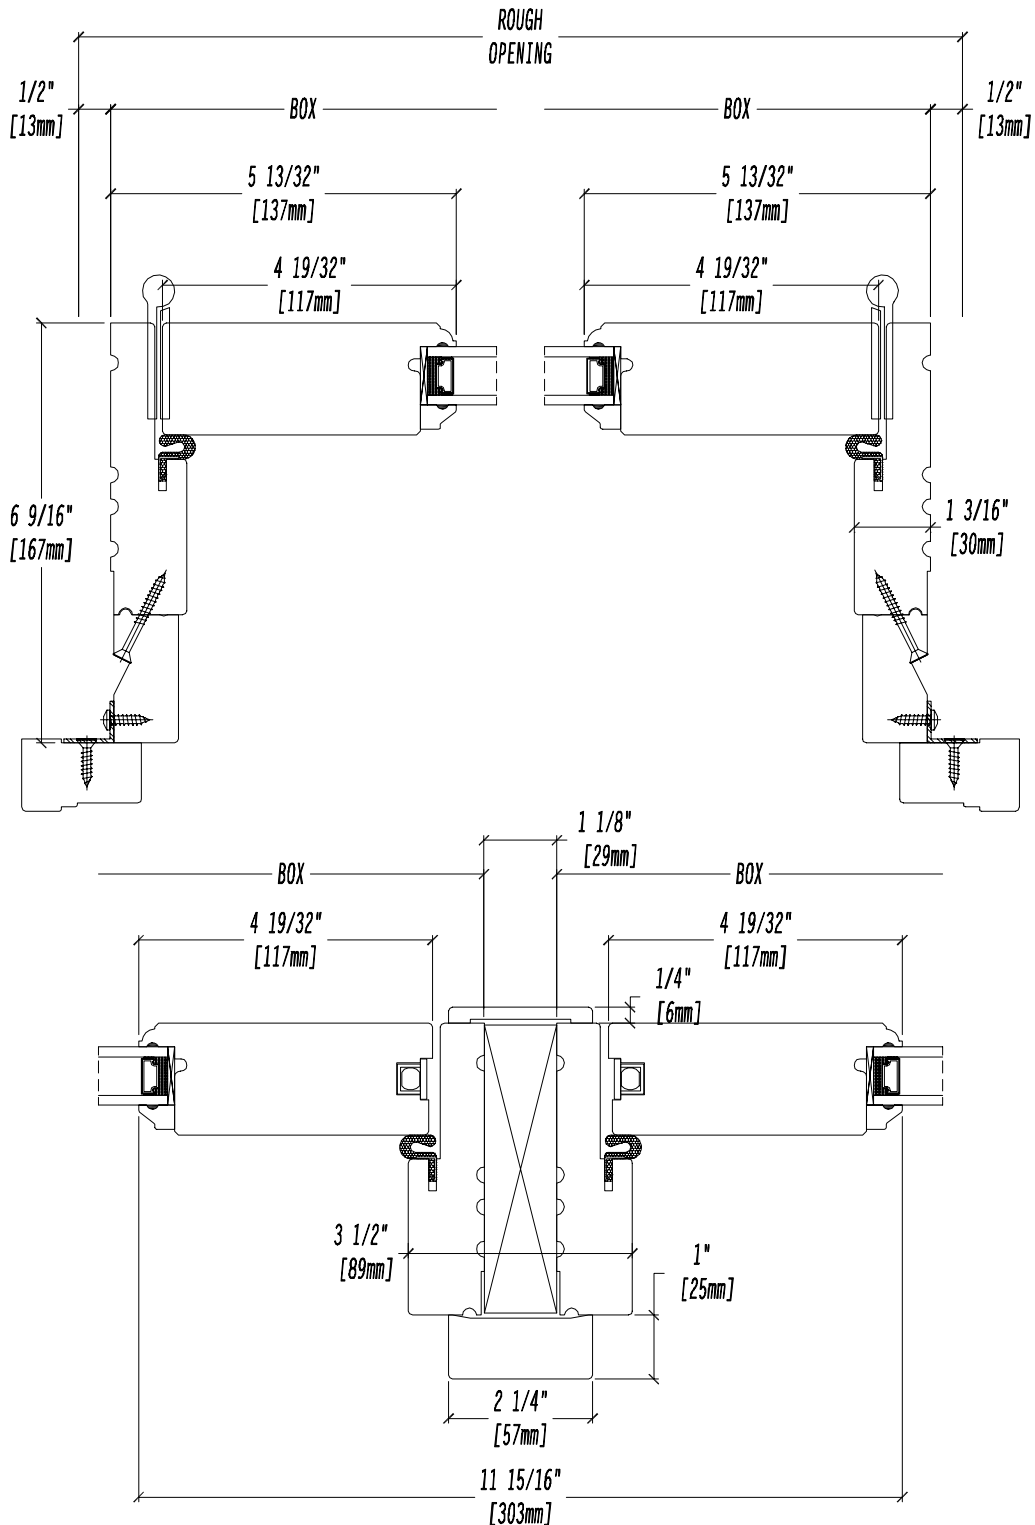

French Doors - Options

Mulling Details - FDIS 6 9/16" Jamb c/w 1 1/8" Filler

FD OPT-29

2020