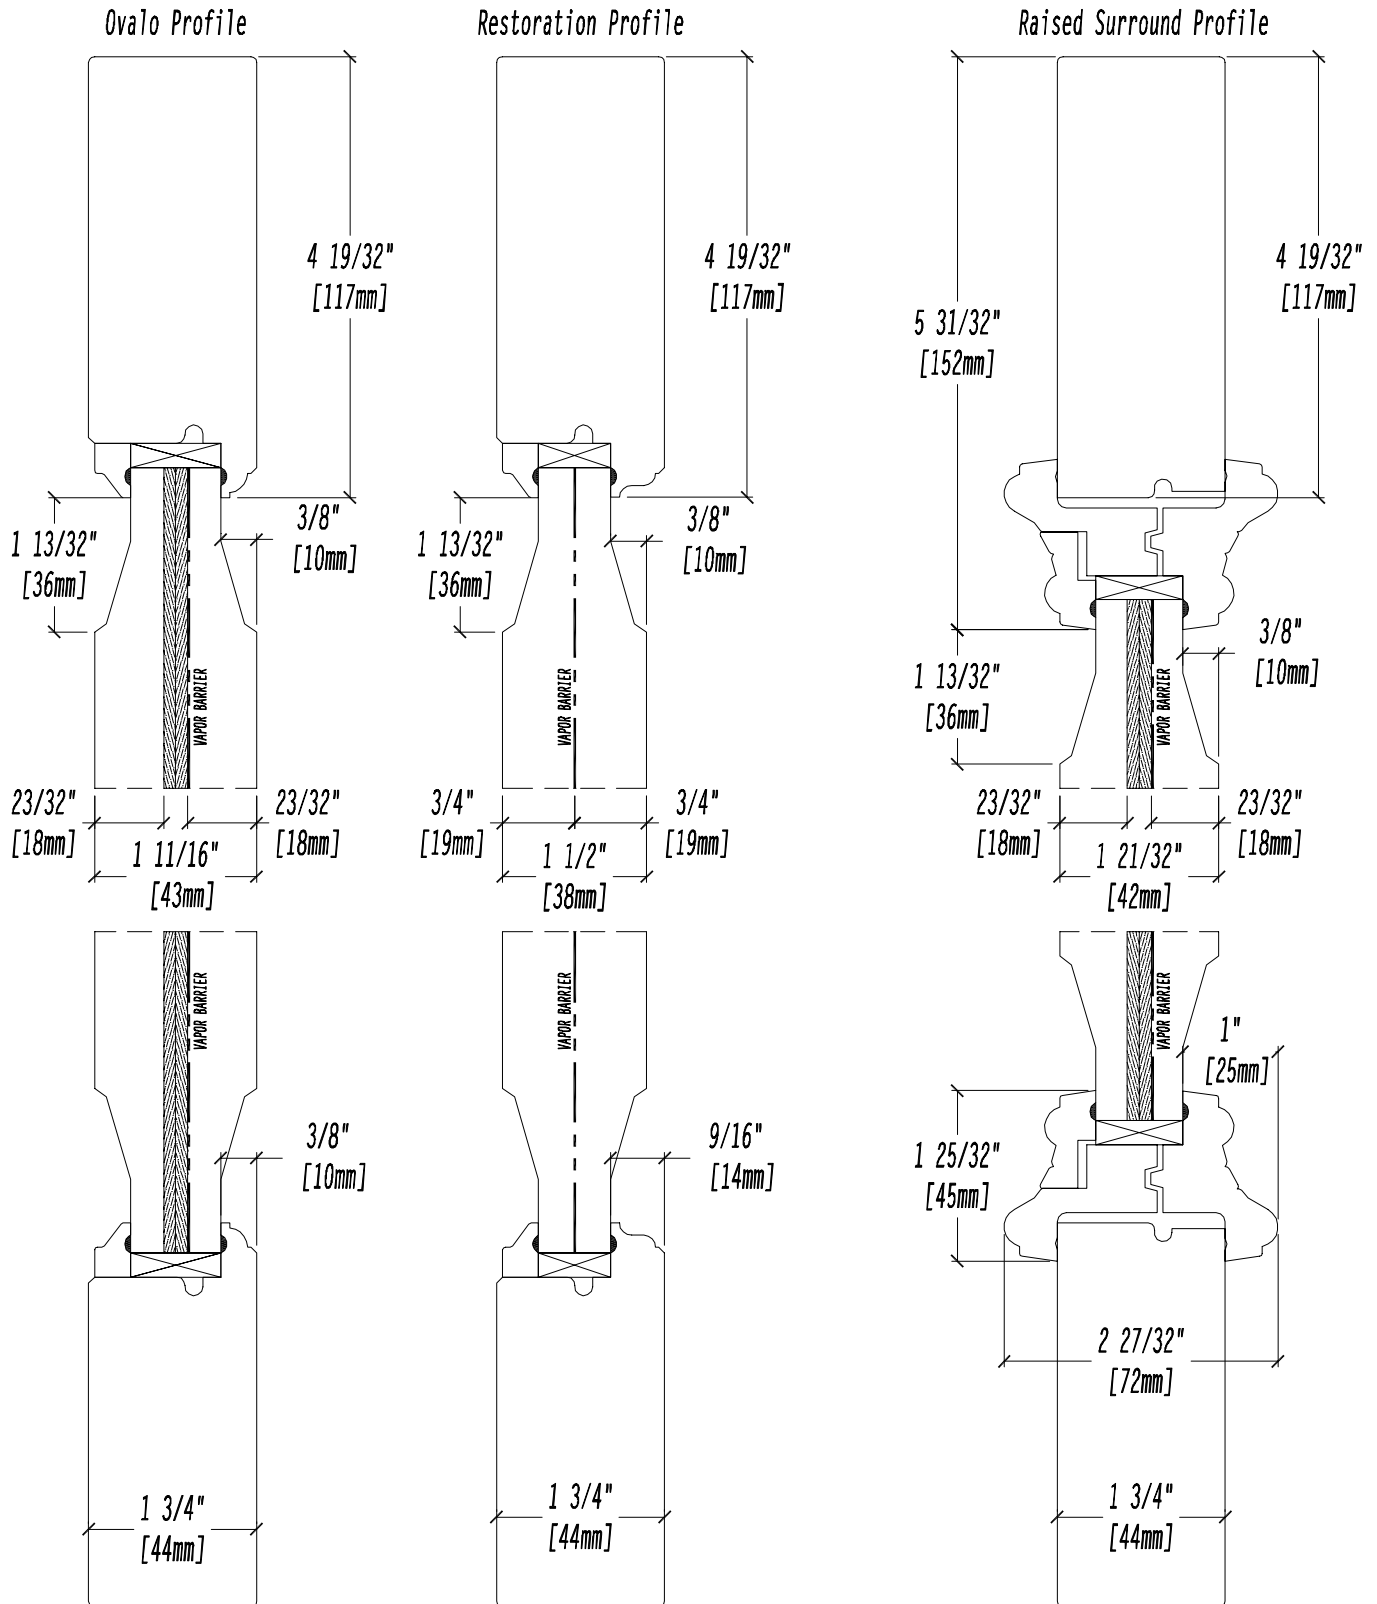

French Doors - Options

Kick Panels - Raised (1 3/4" Door)