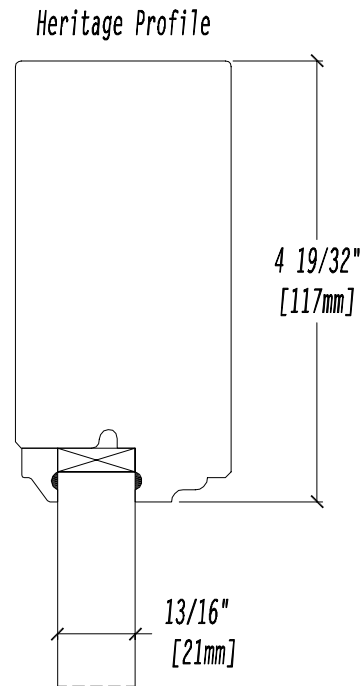

French Doors - Options

Kick Panels - Flat (2 1/4" Door)

FD OPT-17

2020