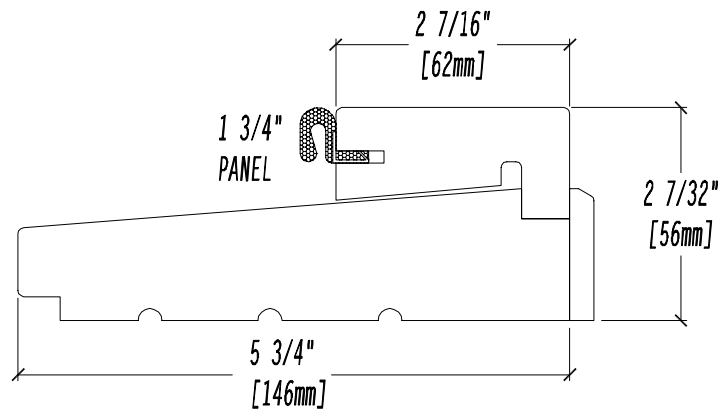

French Doors - Options

Sills - Solid Wood (Outswing 1 3/4" & 2 1/4" Panels)