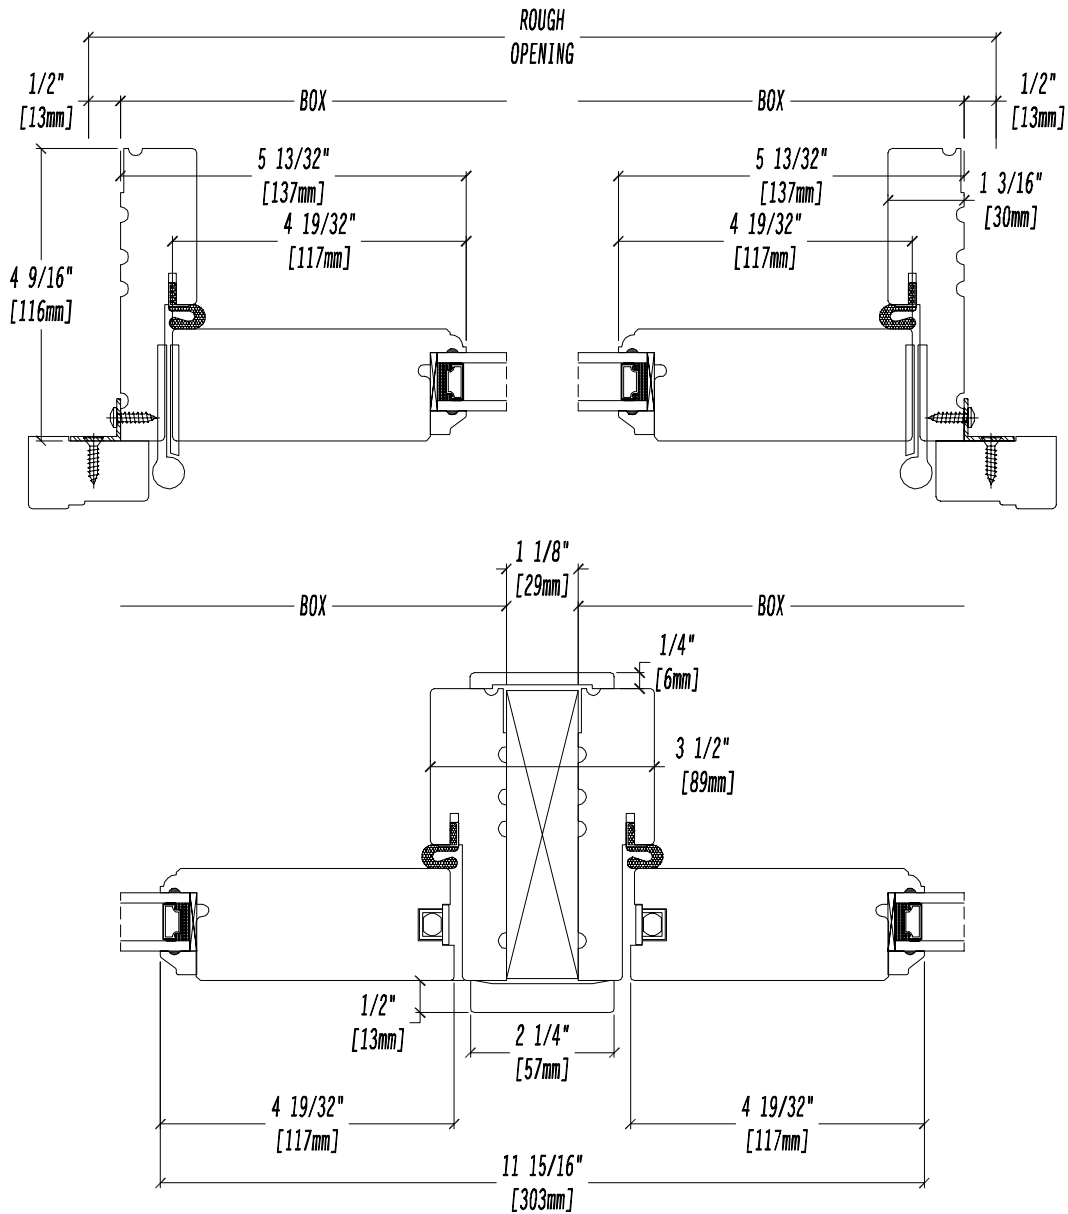

French Doors - Options

Mulling Details - FDOS 4 9/16" Jamb c/w 1 1/8" Filler