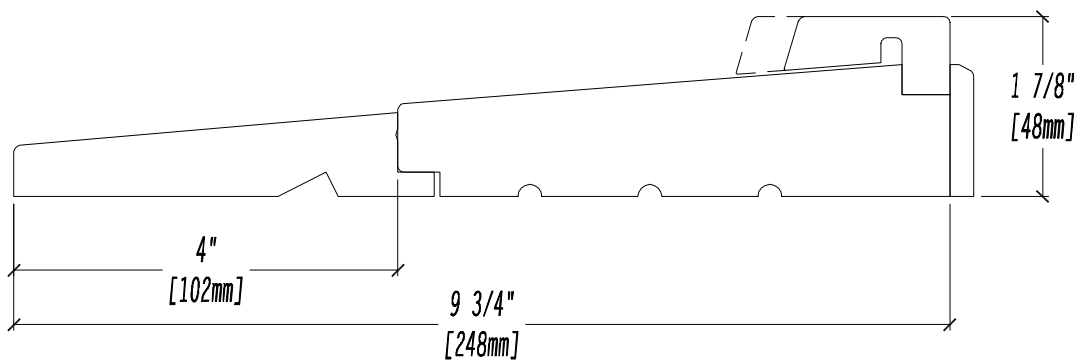

French Doors - Options

Sills - Solid Wood (Inswing 1 3/4" & 2 1/4" Panels)