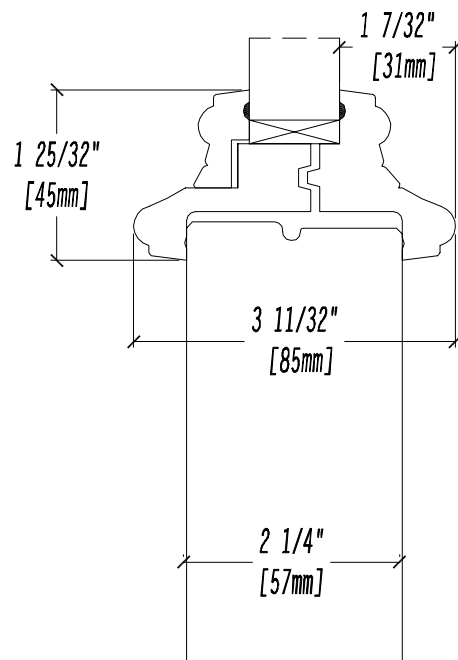

French Doors - Options

Kick Panels - Flat (2 1/4" Door)

FD OPT-17

2020

French Doors - Options

Kick Panels - Flat (2 1/4" Door)

Restoration Profile

Raised Surround Profile