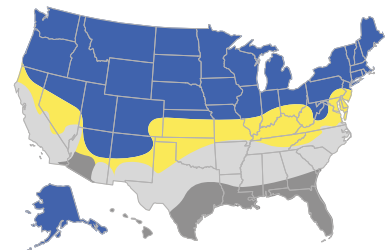

ClimaGuard® 70 Residential Glass

BEST-IN-CLASS INSULATING PERFORMANCE WITH EXCEPTIONAL LIGHT TRANSMISSION.

Deliver next-generation performance now: ClimaGuard 70 residential coated glass offers an industry-leading U-factor with incredible visible light transmittance. Just a simple switch today and you lead the way – ahead of ENERGY STAR® V7 specifications. Your customers in cooler climates will enjoy steady comfort through hot and cold weather extremes. CG70 is available on a variety of glass thicknesses and can be fabricated to meet your project's needs. Guardian Glass innovation makes it possible.

Application

Designed for ENERGY STAR V7 compliance in cool climates. In the North-Central U.S. region, pair ClimaGuard 70 on surface #2 with ClimaGuard IS-20 on surface #4 of a double-pane insulating glass unit. In the Northern region, use ClimaGuard 70 as part of a triple-pane IGU.